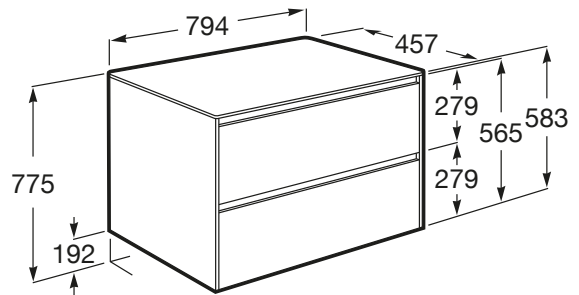

ONA

Base unit for over countertop left hand basin with two drawers

DIMENSIONS

Length	794 mm
Width	457 mm
Height	583 mm

COLOURS AND FINISHES

TECHNICAL DRAWINGS

FEATURES

- Basin position: Left
- Closing and opening system: Soft close drawers
- Doors and drawers combination: 2 Drawers
- Furniture structure: Drawers
- Installation type: Wall-hung
- Internal dividers
- Material: MDF
- Washbasin type: Bowl / Overcountertop

32768J..0

SQUARE - Over countertop
vitreous china basin with
taphole

3270MM..0

ROUND - Over countertop
vitreous china basin with
taphole

3270MK..0

SQUARE - Over countertop
vitreous china basin

3270ML..0

Column unit