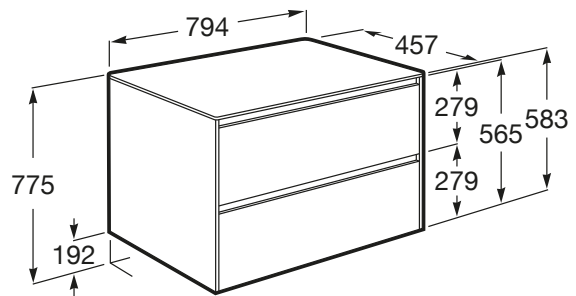

ONA

Base unit for over countertop left hand basin with two drawers

DIMENSIONS

Length	794 mm
Width	457 mm
Height	583 mm

COLOURS AND FINISHES

TECHNICAL DRAWINGS

FEATURES

- Basin position: Left
- Closing and opening system: Soft close drawers
- Doors and drawers combination: 2 Drawers
- Furniture structure: Drawers
- Installation type: Wall-hung
- Internal dividers
- Material: MDF
- Washbasin type: Bowl / Overcountertop

32768J..0

SQUARE - Over countertop
vitreous china basin with
taphole

3270MM..0

ROUND - Over countertop
vitreous china basin with
taphole

3270MK..0

SQUARE - Over countertop
vitreous china basin

3270ML..0

Column unit