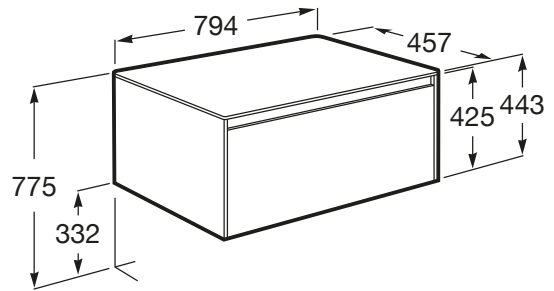

ONA

Base unit for countertop basin with one drawer

DIMENSIONS

Length	794 mm
Width	457 mm
Height	443 mm

COLOURS AND FINISHES

TECHNICAL DRAWINGS

FEATURES

- Basin type: Bowl / On countertop
- Closing and opening system: Soft close drawers
- Doors and drawers combination: 1 drawer
- Furniture configuration: Drawers
- Installation type: Wall-hung
- Material: MDF

32768J..0

SQUARE - Countertop
basin with tap hole

3270MM..0

ROUND - On Countertop
basin with taphole

3270MK..0

SQUARE - Countertop
basin

3270ML..0

Column unit