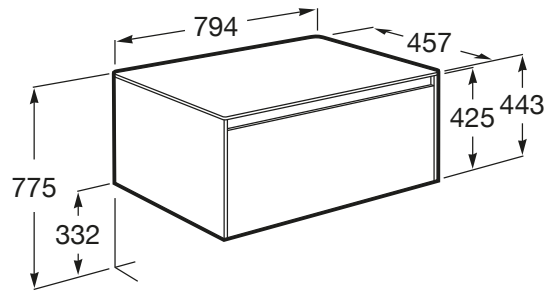

ONA

Base unit for countertop basin with one drawer

DIMENSIONS

Length	794 mm
Width	457 mm
Height	443 mm

COLOURS AND FINISHES

TECHNICAL DRAWINGS

FEATURES

- Basin type: Bowl / On countertop
- Closing and opening system: Soft close drawers
- Doors and drawers combination: 1 drawer
- Furniture configuration: Drawers
- Installation type: Wall-hung
- Material: MDF

32768J..0

SQUARE - Countertop
basin with tap hole

3270MM..0

ROUND - On Countertop
basin with taphole

3270MK..0

SQUARE - Countertop
basin

3270ML..0

Column unit