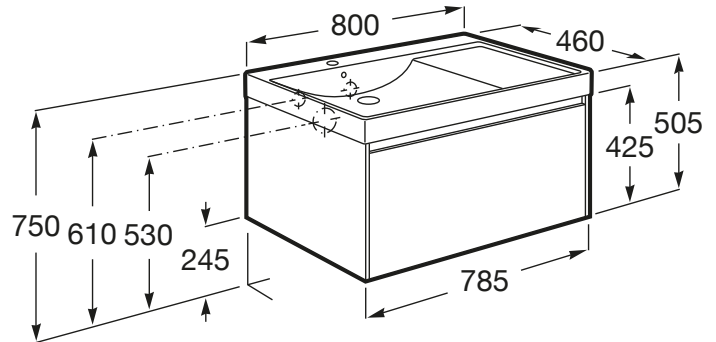

ONA

Unik (base unit with one drawer and left hand basin)

DIMENSIONS

Length	800 mm
Width	460 mm
Height	505 mm

COLOURS AND FINISHES

513 Matt Green

TECHNICAL DRAWINGS

FEATURES

Base unit / Closing and opening system: Soft close drawers

Base unit / Doors and drawers combination: 1 drawer

Base unit / Structure: Drawers

Basin / Integrated shelf

Basin / Shelf position: Left

Basin / Taphole configuration: 1 taphole on the left side

Basin Position: Left

Basin shape: Square

Dimensions / Basin and base unit / Height (mm): 505

Dimensions / Basin and base unit / Length (mm): 800

Dimensions / Basin and base unit / Width (mm): 460

Installation type: Wall-hung