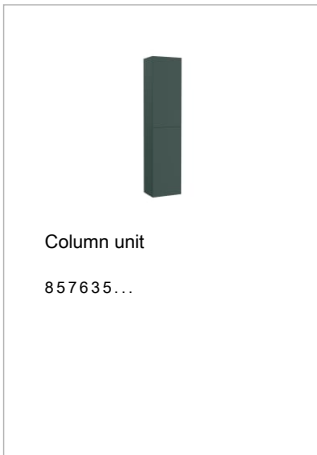

COMPATIBLE WITH