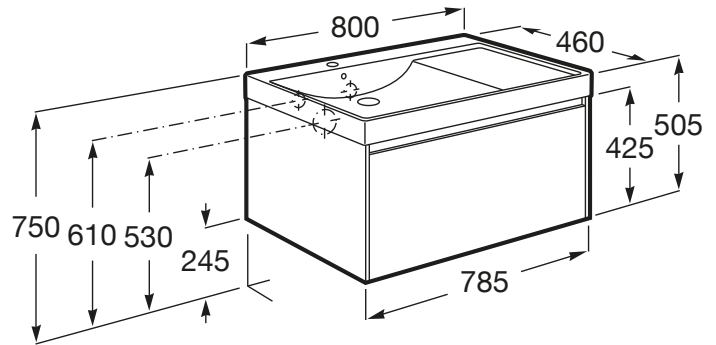

ONA

Unik (base unit with one drawer and left hand basin)

DIMENSIONS

Length	800 mm
Width	460 mm
Height	505 mm

COLOURS AND FINISHES

TECHNICAL DRAWINGS

FEATURES

- Base unit / Closing and opening system: Soft close drawers
- Base unit / Doors and drawers combination: 1 drawer
- Base unit / Structure: Drawers
- Basin / Integrated shelf
- Basin / Shelf position: Left
- Basin / Taphole configuration: 1 taphole on the left side
- Basin Position: Left
- Basin shape: Square
- Dimensions / Basin and base unit / Height (mm): 505
- Dimensions / Basin and base unit / Length (mm): 800
- Dimensions / Basin and base unit / Width (mm): 460
- Installation type: Wall-hung
- Material / Base unit: MDF
- Material / Basin: FINECERAMIC®
- Tap installation: On the basin