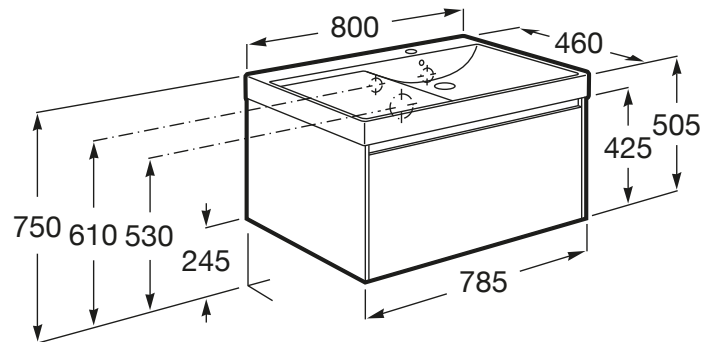

ONA

Unik (base unit with one drawer and right hand basin)

DIMENSIONS

Length	800 mm
Width	460 mm
Height	505 mm

COLOURS AND FINISHES

TECHNICAL DRAWINGS

FEATURES

- Base unit / Closing and opening system: Soft close drawers
- Base unit / Doors and drawers combination: 1 drawer
- Base unit / Structure: Drawers
- Basin / Integrated shelf
- Basin / Shelf position: Right
- Basin / Taphole configuration: 1 taphole on the right side
- Basin Position: Right
- Basin shape: Square
- Dimensions / Basin and base unit / Height (mm): 505
- Dimensions / Basin and base unit / Length (mm): 800
- Dimensions / Basin and base unit / Width (mm): 460
- Installation type: Wall-hung
- Material / Base unit: MDF
- Material / Basin: FINECERAMIC®
- Tap installation: On the basin

COMPATIBLE WITH

Column unit

857635...

Column unit

857636...

Shelf unit with door

857637...

Ona