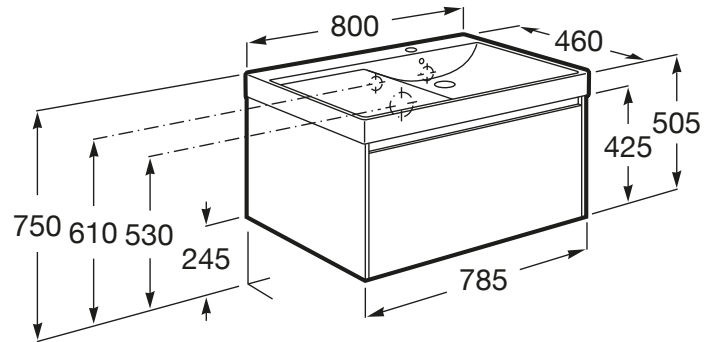

ONA

Unik (base unit with one drawer and right hand basin)

DIMENSIONS

Length	800 mm
Width	460 mm
Height	505 mm

COLOURS AND FINISHES

TECHNICAL DRAWINGS

FEATURES

- Base unit / Closing and opening system: Soft close drawers
- Base unit / Doors and drawers combination: 1 drawer
- Base unit / Structure: Drawers
- Basin / Integrated shelf
- Basin / Shelf position: Right
- Basin / Taphole configuration: 1 taphole on the right side
- Basin Position: Right
- Basin shape: Square
- Dimensions / Basin and base unit / Height (mm): 505
- Dimensions / Basin and base unit / Length (mm): 800
- Dimensions / Basin and base unit / Width (mm): 460
- Installation type: Wall-hung
- Material / Base unit: MDF
- Material / Basin: FINECERAMIC®
- Tap installation: On the basin

COMPATIBLE WITH

Column unit

857635...

Column unit

857636...

Shelf unit with door

857637...

Ona