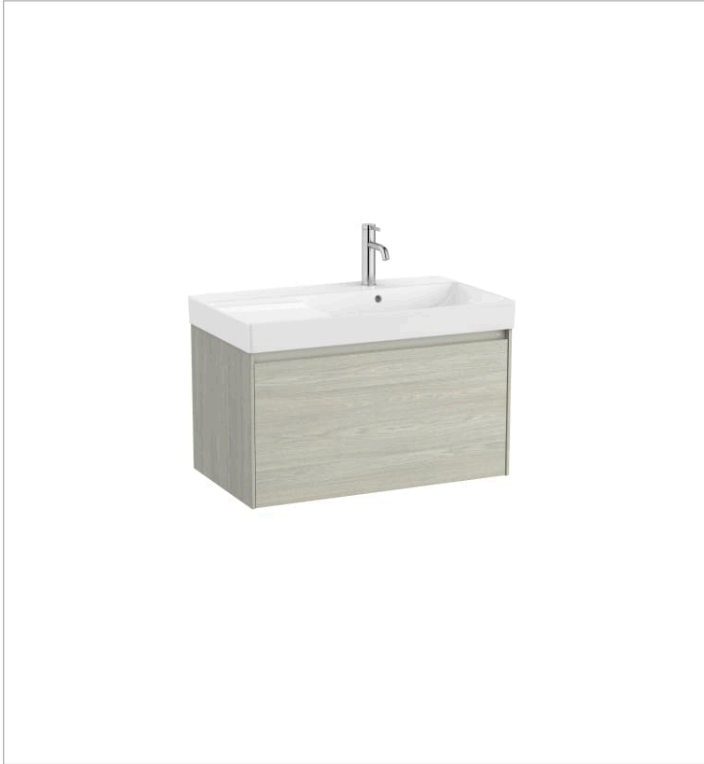

ONA

Unik (base unit with one drawer and right hand basin)

DIMENSIONS

Length	800 mm
Width	460 mm
Height	505 mm

COLOURS AND FINISHES

TECHNICAL DRAWINGS

FEATURES

- Base unit / Closing and opening system: Soft close drawers
- Base unit / Doors and drawers combination: 1 drawer
- Base unit / Structure: Drawers
- Basin / Integrated shelf
- Basin / Shelf position: Right
- Basin / Taphole configuration: 1 taphole on the right side
- Basin Position: Right
- Basin shape: Square
- Dimensions / Basin and base unit / Height (mm): 505
- Dimensions / Basin and base unit / Length (mm): 800
- Dimensions / Basin and base unit / Width (mm): 460
- Installation type: Wall-hung
- Material / Base unit: MDF
- Material / Basin: FINECERAMIC®
- Tap installation: On the basin

COMPATIBLE WITH

Column unit

857635...

Column unit

857636...

Shelf unit with door

857637...

Ona

Simple as nature. Ona pays homage to the diverse shapes of nature from our native Mediterranean. It is functional without ever appearing cold, with crisp aesthetics that follow the inherent warmth of the natural environment, made for those who enjoy the power of silent landscapes.