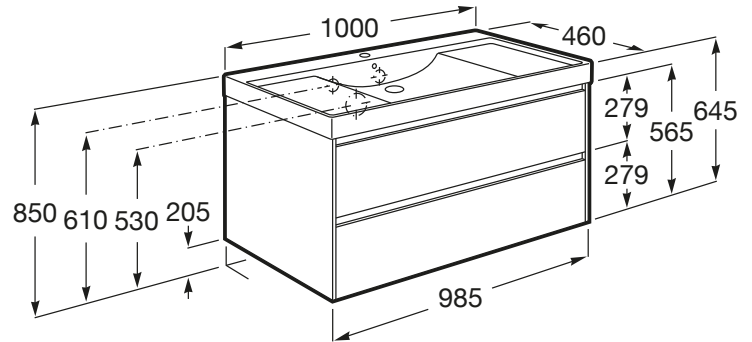

ONA

Unik (base unit with two drawers and basin)

DIMENSIONS

Length 1000 mm
 Width 460 mm
 Height 645 mm

COLOURS AND FINISHES

TECHNICAL DRAWINGS

FEATURES

- Base unit / Closing and opening system: Soft close drawers
- Base unit / Doors and drawers combination: 2 drawers
- Base unit / Internal dividers
- Base unit / Structure: Drawers
- Basin / Integrated shelf
- Basin / Shelf position: On both sides
- Basin / Taphole configuration: 1 taphole in the middle
- Basin Position: Central
- Basin shape: Square
- Dimensions / Basin and base unit / Height (mm): 645
- Dimensions / Basin and base unit / Length (mm): 1000
- Dimensions / Basin and base unit / Width (mm): 460
- Installation type: Wall-hung
- Material / Base unit: MDF
- Material / Basin: FINECERAMIC®
- Tap installation: On the basin