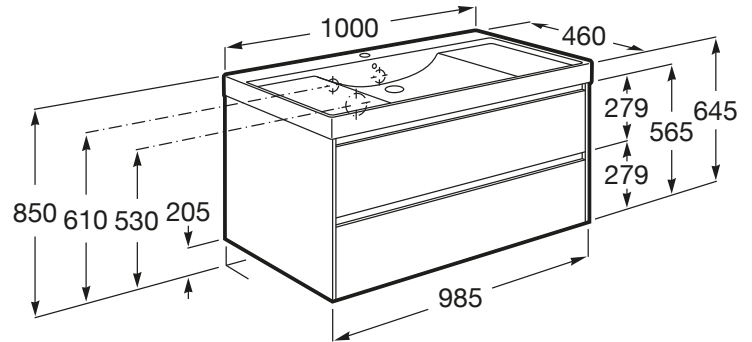

ONA

Unik (base unit with two drawers and basin)

DIMENSIONS

Length 1000 mm
 Width 460 mm
 Height 645 mm

COLOURS AND FINISHES

TECHNICAL DRAWINGS

FEATURES

Base unit / Closing and opening system: Soft close drawers

Base unit / Doors and drawers combination: 2 drawers

Base unit / Internal dividers

Base unit / Structure: Drawers

Basin / Integrated shelf

Basin / Shelf position: On both sides

Basin / Taphole configuration: 1 taphole in the middle

Basin Position: Central

Basin shape: Square

Dimensions / Basin and base unit / Height (mm): 645

Dimensions / Basin and base unit / Length (mm): 1000

Dimensions / Basin and base unit / Width (mm): 460

Installation type: Wall-hung