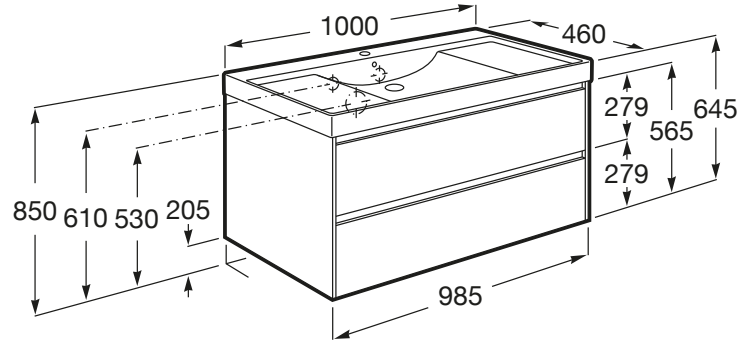

ONA

Unik (base unit with two drawers and basin)

DIMENSIONS

Length 1000 mm  
 Width 460 mm  
 Height 645 mm

COLOURS AND FINISHES

TECHNICAL DRAWINGS

FEATURES

- Base unit / Closing and opening system: Soft close drawers
- Base unit / Doors and drawers combination: 2 drawers
- Base unit / Internal dividers
- Base unit / Structure: Drawers
- Basin / Integrated shelf
- Basin / Shelf position: On both sides
- Basin / Taphole configuration: 1 taphole in the middle
- Basin Position: Central
- Basin shape: Square
- Dimensions / Basin and base unit / Height (mm): 645
- Dimensions / Basin and base unit / Length (mm): 1000
- Dimensions / Basin and base unit / Width (mm): 460
- Installation type: Wall-hung
- Material / Base unit: MDF
- Material / Basin: FINECERAMIC®
- Tap installation: On the basin