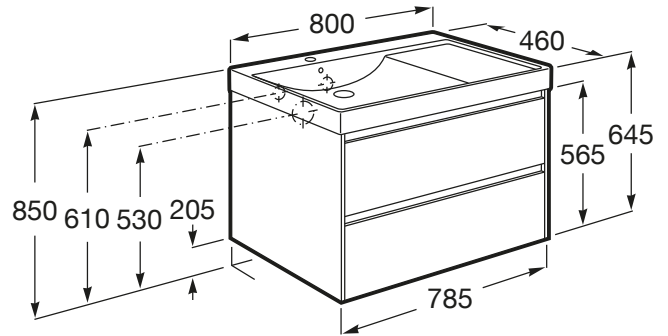

ONA

Unik (base unit with two drawers and left hand basin)

DIMENSIONS

Length	800 mm
Width	460 mm
Height	645 mm

COLOURS AND FINISHES

513 Matt Green

TECHNICAL DRAWINGS

FEATURES

Base unit / Closing and opening system: Soft close drawers

Base unit / Doors and drawers combination: 2 drawers

Base unit / Internal dividers

Base unit / Structure: Drawers

Basin / Integrated shelf

Basin / Shelf position: Left

Basin / Taphole configuration: 1 taphole on the left side

Basin Position: Left

Basin shape: Square

Dimensions / Basin and base unit / Height (mm): 645

Dimensions / Basin and base unit / Length (mm): 800

Dimensions / Basin and base unit / Width (mm): 460