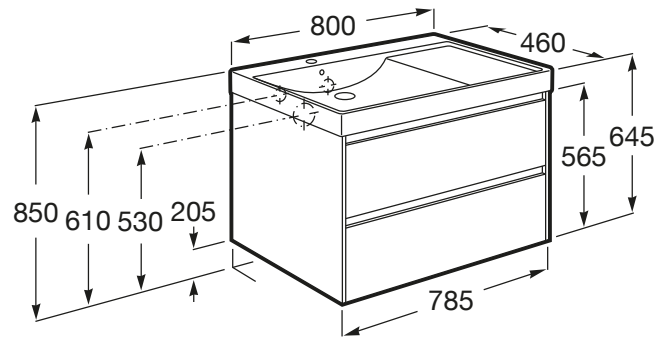

ONA

Unik (base unit with two drawers and left hand basin)

DIMENSIONS

Length	800 mm
Width	460 mm
Height	645 mm

COLOURS AND FINISHES

TECHNICAL DRAWINGS

FEATURES

Base unit / Closing and opening system: Soft close drawers

Base unit / Doors and drawers combination: 2 drawers

Base unit / Internal dividers

Base unit / Structure: Drawers

Basin / Integrated shelf

Basin / Shelf position: Left

Basin / Taphole configuration: 1 taphole on the left side

Basin Position: Left

Basin shape: Square

Dimensions / Basin and base unit / Height (mm): 645

Dimensions / Basin and base unit / Length (mm): 800

Dimensions / Basin and base unit / Width (mm): 460

Installation type: Wall-hung