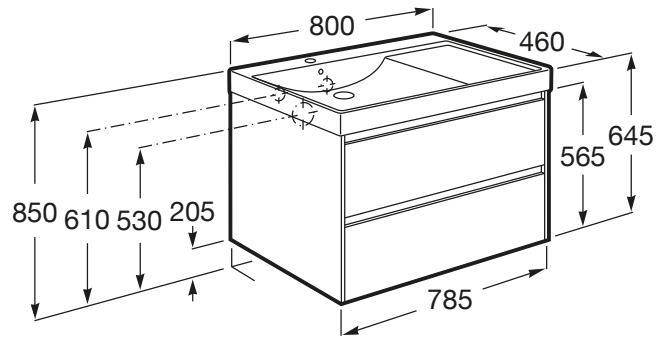

ONA

Unik (base unit with two drawers and left hand basin)

DIMENSIONS

Length	800 mm
Width	460 mm
Height	645 mm

COLOURS AND FINISHES

TECHNICAL DRAWINGS

FEATURES

Base unit / Closing and opening system: Soft close drawers

Base unit / Doors and drawers combination: 2 drawers

Base unit / Internal dividers

Base unit / Structure: Drawers

Basin / Integrated shelf

Basin / Shelf position: Left

Basin / Taphole configuration: 1 taphole on the left side

Basin Position: Left

Basin shape: Square

Dimensions / Basin and base unit / Height (mm): 645

Dimensions / Basin and base unit / Length (mm): 800

Dimensions / Basin and base unit / Width (mm): 460

Installation type: Wall-hung