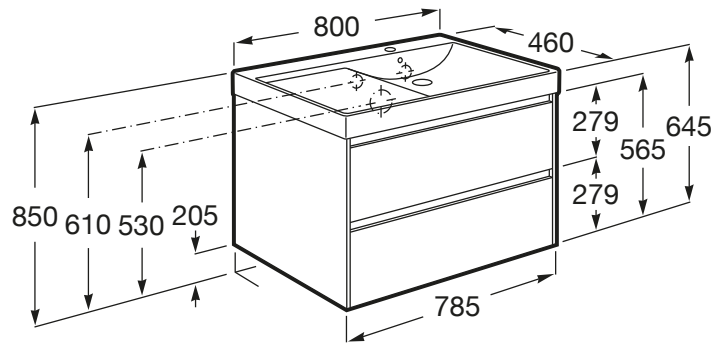

ONA

Unik (base unit with two drawers and right hand basin)

DIMENSIONS

Length	800 mm
Width	460 mm
Height	645 mm

COLOURS AND FINISHES

513 Matt Green

TECHNICAL DRAWINGS

FEATURES

Base unit / Closing and opening system: Soft close drawers

Base unit / Doors and drawers combination: 1 drawer

Base unit / Internal dividers

Base unit / Structure: Drawers

Basin / Integrated shelf

Basin / Shelf position: Right

Basin / Taphole configuration: 1 taphole on the right side

Basin Position: Right

Basin shape: Square

Dimensions / Basin and base unit / Height (mm): 645

Dimensions / Basin and base unit / Length (mm): 800

Dimensions / Basin and base unit / Width (mm): 460

Installation type: Wall-hung

Material / Base unit: MDF

Material / Basin: FINECERAMIC®

Tap installation: On the basin

COMPATIBLE WITH

Column unit

857635...