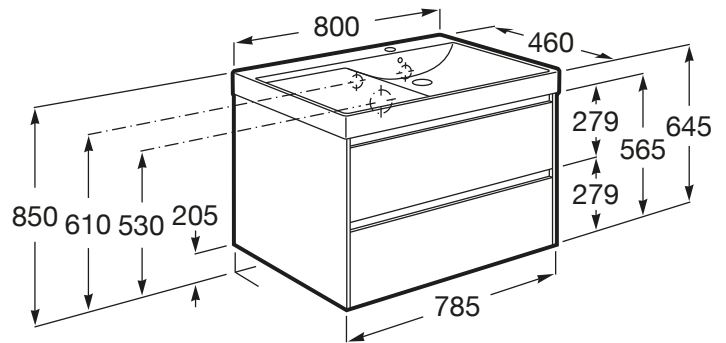

ONA

Unik (base unit with two drawers and right hand basin)

DIMENSIONS

Length	800 mm
Width	460 mm
Height	645 mm

COLOURS AND FINISHES

TECHNICAL DRAWINGS

FEATURES

Base unit / Closing and opening system: Soft close drawers

Base unit / Doors and drawers combination: 1 drawer

Base unit / Internal dividers

Base unit / Structure: Drawers

Basin / Integrated shelf

Basin / Shelf position: Right

Basin / Taphole configuration: 1 taphole on the right side

Basin Position: Right

Basin shape: Square

Dimensions / Basin and base unit / Height (mm): 645

Dimensions / Basin and base unit / Length (mm): 800

Dimensions / Basin and base unit / Width (mm): 460

Installation type: Wall-hung