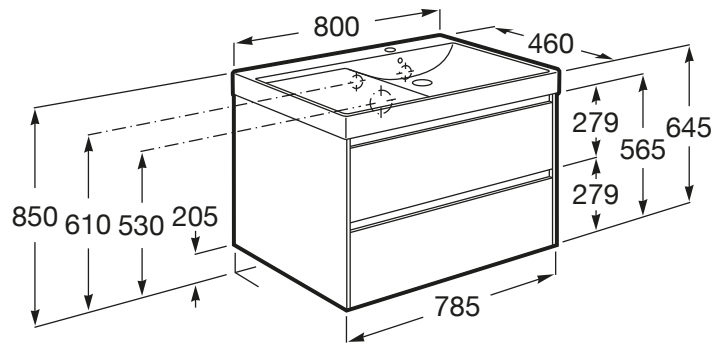

ONA

Unik (base unit with two drawers and right hand basin)

DIMENSIONS

Length	800 mm
Width	460 mm
Height	645 mm

COLOURS AND FINISHES

TECHNICAL DRAWINGS

FEATURES

Base unit / Closing and opening system: Soft close drawers

Base unit / Doors and drawers combination: 1 drawer

Base unit / Internal dividers

Base unit / Structure: Drawers

Basin / Integrated shelf

Basin / Shelf position: Right

Basin / Taphole configuration: 1 taphole on the right side

Basin Position: Right

Basin shape: Square

Dimensions / Basin and base unit / Height (mm): 645

Dimensions / Basin and base unit / Length (mm): 800

Dimensions / Basin and base unit / Width (mm): 460

Installation type: Wall-hung