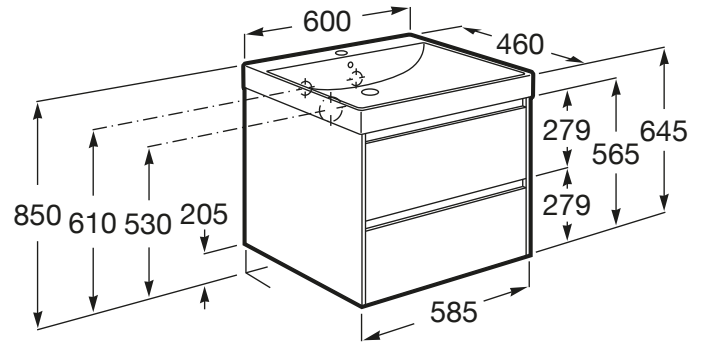

ONA

Unik (base unit with two drawers and basin)

DIMENSIONS

Length 600 mm
 Width 460 mm
 Height 645 mm

COLOURS AND FINISHES

TECHNICAL DRAWINGS

FEATURES

- Base unit / Closing and opening system: Soft close drawers
- Base unit / Doors and drawers combination: 2 drawers
- Base unit / Internal dividers
- Base unit / Structure: Drawers
- Basin / Taphole configuration: 1 taphole in the middle
- Basin Position: Central
- Basin shape: Square
- Dimensions / Basin and base unit / Height (mm): 645
- Dimensions / Basin and base unit / Length (mm): 600
- Dimensions / Basin and base unit / Width (mm): 460
- Installation type: Wall-hung
- Material / Base unit: MDF
- Material / Basin: FINECERAMIC®
- Tap installation: On the basin