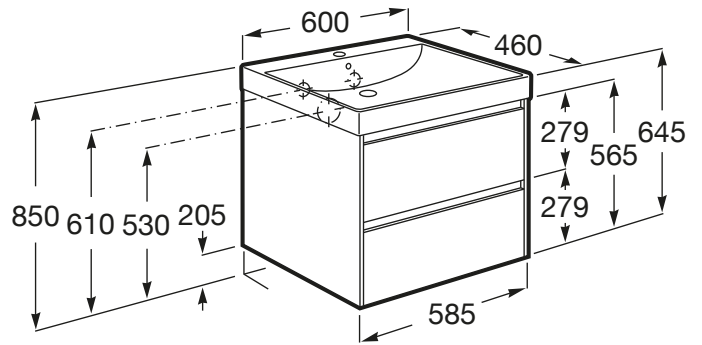

ONA

Unik (base unit with two drawers and basin)

DIMENSIONS

Length 600 mm
 Width 460 mm
 Height 645 mm

COLOURS AND FINISHES

509 Matt White

TECHNICAL DRAWINGS

FEATURES

- Base unit / Closing and opening system: Soft close drawers
- Base unit / Doors and drawers combination: 2 drawers
- Base unit / Internal dividers
- Base unit / Structure: Drawers
- Basin / Taphole configuration: 1 taphole in the middle
- Basin Position: Central
- Basin shape: Square
- Dimensions / Basin and base unit / Height (mm): 645
- Dimensions / Basin and base unit / Length (mm): 600
- Dimensions / Basin and base unit / Width (mm): 460
- Installation type: Wall-hung
- Material / Base unit: MDF
- Material / Basin: FINECERAMIC®
- Tap installation: On the basin