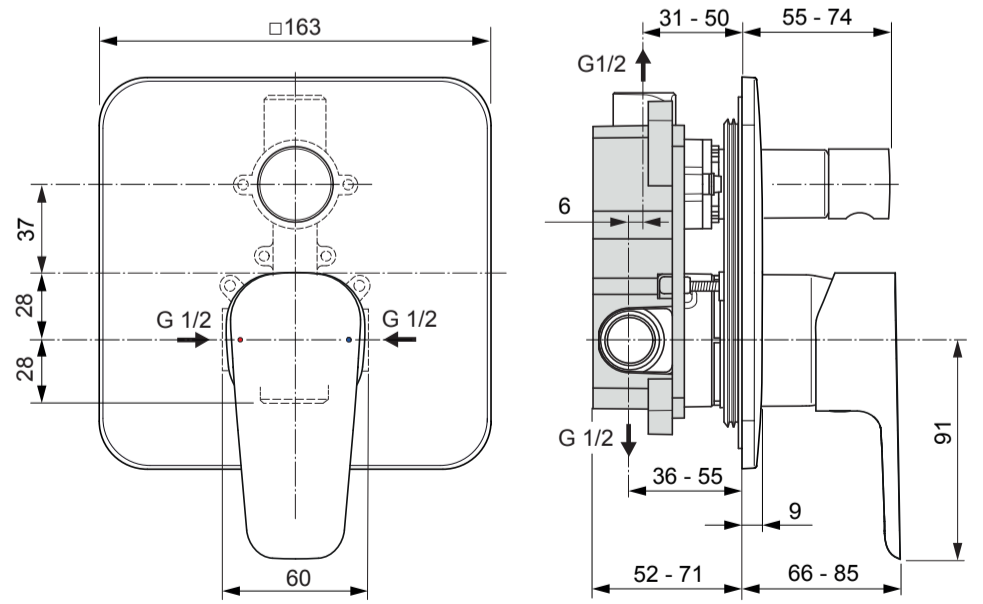

Ideal Standard International NV
Corporate Village - Gent Building
Da Vincilaan 2
1935 Zaventem
Belgium

www.idealstandardinternational.com