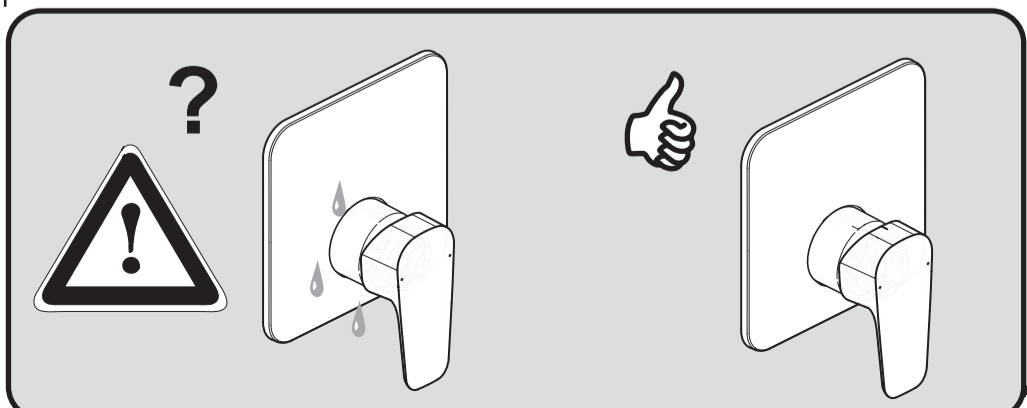

ESLA

A 6946 ..

0218 / A 868 421  
 (+ A 865 612)  
 Made in Germany

Ideal Standard International NV  
 Corporate Village - Gent Building  
 Da Vincilaan 2  
 1935 Zaventem  
 Belgium

www.idealstandardinternational.com