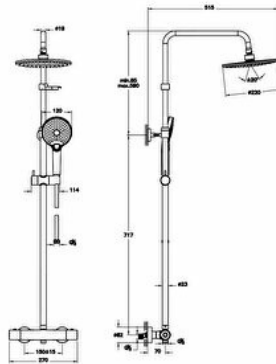

Name AquaHeat Joy 220 Shower Set

Collection	Joy
Height (mm)	105
Width (mm)	410
Depth (mm)	765
Color	Chromium
Brand	VitrA
Designer	VitrA Design Team
Guarantee	5 year
Spout Length	338
Finish	Chrome
Certificate	ACS
Recommended Minimum Pressure	Min:0.5-Max:10Recommended(1-5)
Cartridge	BluEco & BlueStep / C3
Water Label Class	Red (>13)
Mounting type	Standard

Product code: A47200EXP

## Description

All drawings contain the necessary measurements which are subject to standard tolerances.

For exact measurements, in particular for customized installation scenarios, it can only be taken from the finished ceramic product.