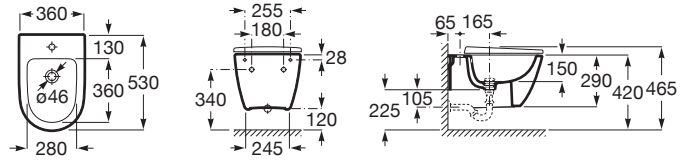

ONA

Vitreous china wall-hung bidet

DIMENSIONS

Length	360 mm
Width	530 mm
Height	290 mm

COLOURS AND FINISHES

00 White

TECHNICAL DRAWINGS

FEATURES

- Bidet capacity (l): 6
- Cover: Cover not included
- Distance between water inlets (mm): 130
- Fixing kit: Included
- Installation type: Wall-hung
- Shape: Round
- Taphole configuration: 1 taphole
- Water inlet height (mm): 120
- Weight (Kg): 19