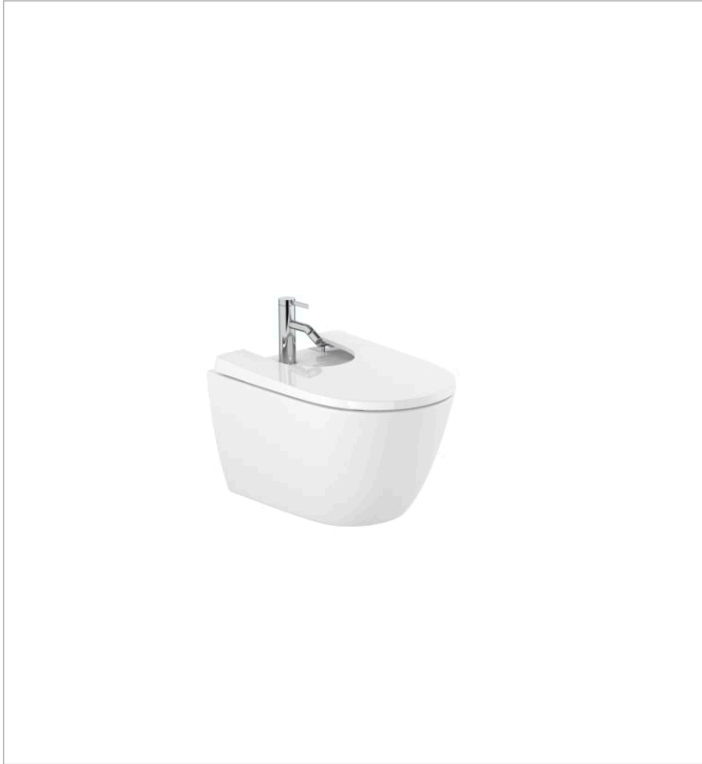

ONA

Vitreous china wall-hung bidet

DIMENSIONS

Length	360 mm
Width	530 mm
Height	290 mm

COLOURS AND FINISHES

00 White

TECHNICAL DRAWINGS

FEATURES

- Bidet capacity (l): 6
- Cover: Cover not included
- Distance between water inlets (mm): 130
- Fixing kit: Included
- Installation type: Wall-hung
- Shape: Round
- Taphole configuration: 1 taphole
- Water inlet height (mm): 120
- Weight (Kg): 19

COMPATIBLE WITH

SUPRALIT® bidet lid

806E10..1

Soft-close SUPRALIT®
bidet lid

806E12..1

Ona

Simple as nature. Ona pays homage to the diverse shapes of nature from our native Mediterranean. It is functional without ever appearing cold, with crisp aesthetics that follow the inherent warmth of the natural environment, made for those who enjoy the power of silent landscapes.