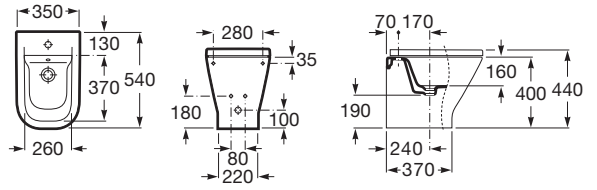

THE GAP

SQUARE - Compact vitreous china bidet

DIMENSIONS

Length	350 mm
Width	540 mm
Height	400 mm

COLOURS AND FINISHES

00 White

TECHNICAL DRAWINGS

FEATURES

Back-to-wall

Cover: Cover not included

Installation type: Floor-standing

Shape: Square

Taphole configuration: 1 taphole

Compact bidet