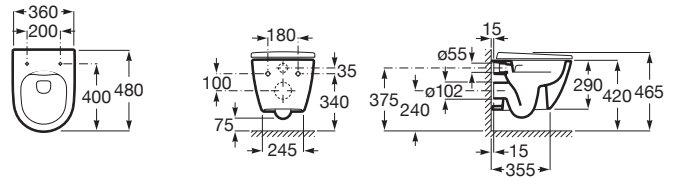

ONA

Compact vitreous china wall-hung WC with horizontal outlet

DIMENSIONS

Length	360 mm
Width	480 mm
Height	290 mm

COLOURS AND FINISHES

00 Gloss White

TECHNICAL DRAWINGS

FEATURES

- Flushing system: Washdown
- Installation type: Wall-hung
- Outlet type: Horizontal
- Roca Rimless®
- Shape: Round
- Weight (Kg): 21

Compact toilet

COMPATIBLE WITH

Soft-closing compact SUPRALIT® seat and cover for toilet

801E22..1

Compact SUPRALIT® seat and cover for toilet

801E20..1

DUPLO WC L - Concealed structure for toilet with dual flush cistern. Allows front or top activation. 90 ø / 110 ø elbow

890121010

DUPLO WC FLUXOR SINGLE - Concealed structure for toilet with flush valve