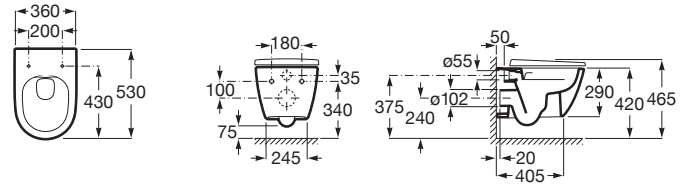

ONA

Vitreous china wall-hung Rimless toilet with horizontal outlet

DIMENSIONS

Length	360 mm
Width	530 mm
Height	290 mm

COLOURS AND FINISHES

TECHNICAL DRAWINGS

FEATURES

- Flushing system: Washdown
- Installation type: Wall-hung
- Outlet type: Horizontal
- Roca Rimless®
- Shape: Round
- Weight (Kg): 23

## COMPATIBLE WITH

Soft-close SUPRALIT®  
toilet seat and cover

801E12..1

SUPRALIT® toilet seat and  
cover

801E10..1

Duplo WC L with AG valve  
(under window) 820mm  
high concealed cistern and  
frame for wall-hung WCs

890121010

DUPLO WC with AG valve  
(110mm cistern) concealed  
cistern and frame for wall-  
hung WCs

890090020