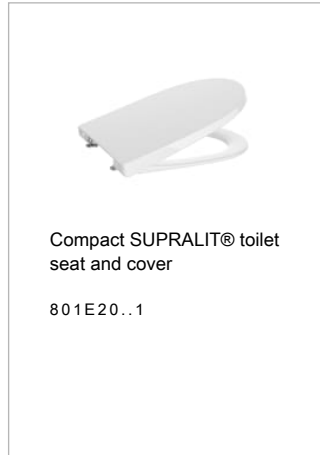

COMPATIBLE WITH