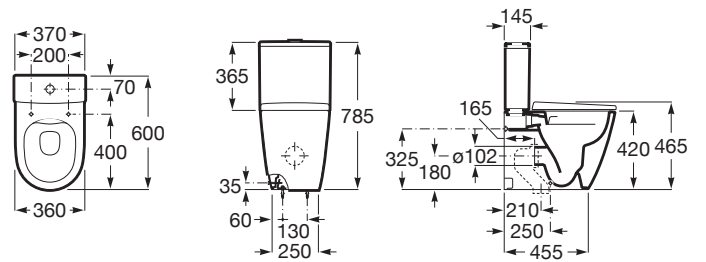

ONA

Back to wall vitreous china compact close-coupled Rimless toilet with dual outlet

DIMENSIONS

Length	370 mm
Width	600 mm
Height	785 mm

COLOURS AND FINISHES

00 White

TECHNICAL DRAWINGS

FEATURES

Back-to-wall

Flushing system: Washdown

Installation type: Floor-standing

Outlet type: Dual

Roca Rimless®

Shape: Round

Weight (Kg): 26

Compact toilet