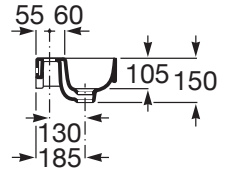

### DIMENSIONS

|        |        |
|--------|--------|
| Length | 400 mm |
| Width  | 320 mm |
| Height | 150 mm |

### TECHNICAL DRAWINGS

### FEATURES

Basin capacity (l): 2.7

Bowl position: Central

Fixing kit: Included

Installation type: Wall-hung

Internal Shape: 6 - Rectangular

Material: FINECERAMIC®

Shape: Rectangular

Small(washbasin)

Taphole configuration: 1 taphole in the middle

Trap: Not included

Waste: Not included

Weight (Kg): 9

Compact basin

COMPATIBLE WITH

Vitreous china semipedestal for basin