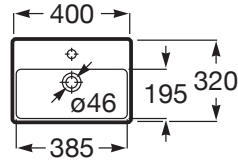

### DIMENSIONS

|        |        |
|--------|--------|
| Length | 400 mm |
| Width  | 320 mm |
| Height | 150 mm |

### FEATURES

Basin capacity (l): 2.7

Bowl position: Central

Fixing kit: Included

Installation type: Wall-hung

Internal Shape: 6 - Rectangular

Material: FINECERAMIC®

Shape: Rectangular