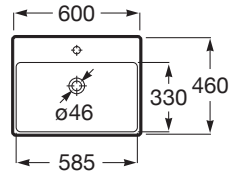

### DIMENSIONS

Length	600 mm
Width	460 mm
Height	160 mm

### FEATURES

Basin capacity (l): 8

Bowl position: Central

Fixing kit: Included

Installation type: Wall-hung

Internal Shape: 6 - Rectangular

Material: FINECERAMIC®

Shape: Rectangular