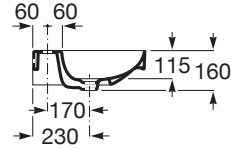

### DIMENSIONS

Length	600 mm
Width	460 mm
Height	160 mm

### FEATURES

Basin capacity (l): 8

Bowl position: Central

Fixing kit: Included

Installation type: Wall-hung

Internal Shape: 6 - Rectangular

Material: FINECERAMIC®

Shape: Rectangular