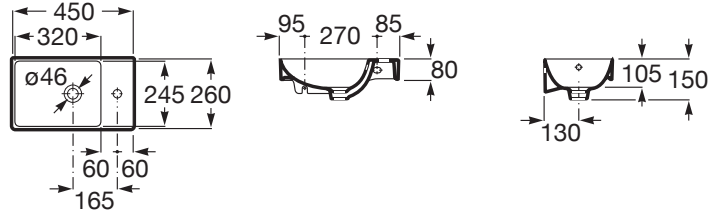

### DIMENSIONS

|        |        |
|--------|--------|
| Length | 450 mm |
| Width  | 260 mm |
| Height | 150 mm |

### FEATURES

Asymmetrical

Basin capacity (l): 2.7

Bowl position: Left

Fixing kit: Included

Installation type: Wall-hung

Internal Shape: 6 - Rectangular

Material: FINECERAMIC®

Shape: Rectangular

Small(washbasin)

Taphole configuration: 1 taphole in the middle

Trap: Not included

Waste: Not included

Weight (Kg): 7

Compact basin

COMPATIBLE WITH