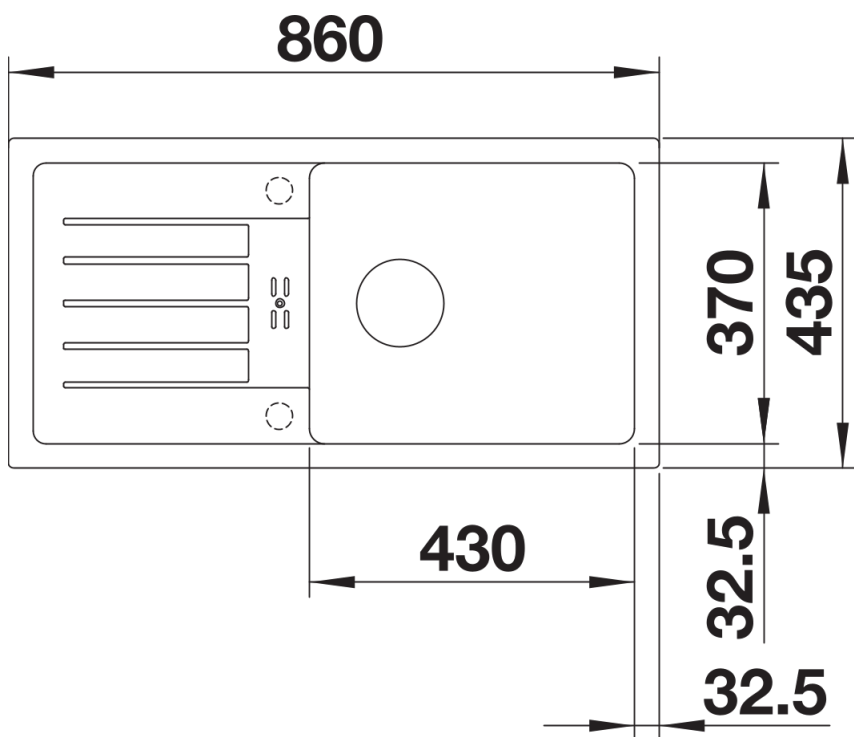

### Benefits

---

- Timeless, functional design with a clear linearity
- Large bowl and large drainer with a harmoniously integrated overflow
- Tight bowl radii for extended filling volume
- Large sink with small space requirement of 86 x 43.5 cm
- Can be installed reversibly

## Scope of supply

---

- waste kit with space-saving pipe
- 3 1/2" basket strainer

## Details

---

Top view

Cut-out

Front view

Side view