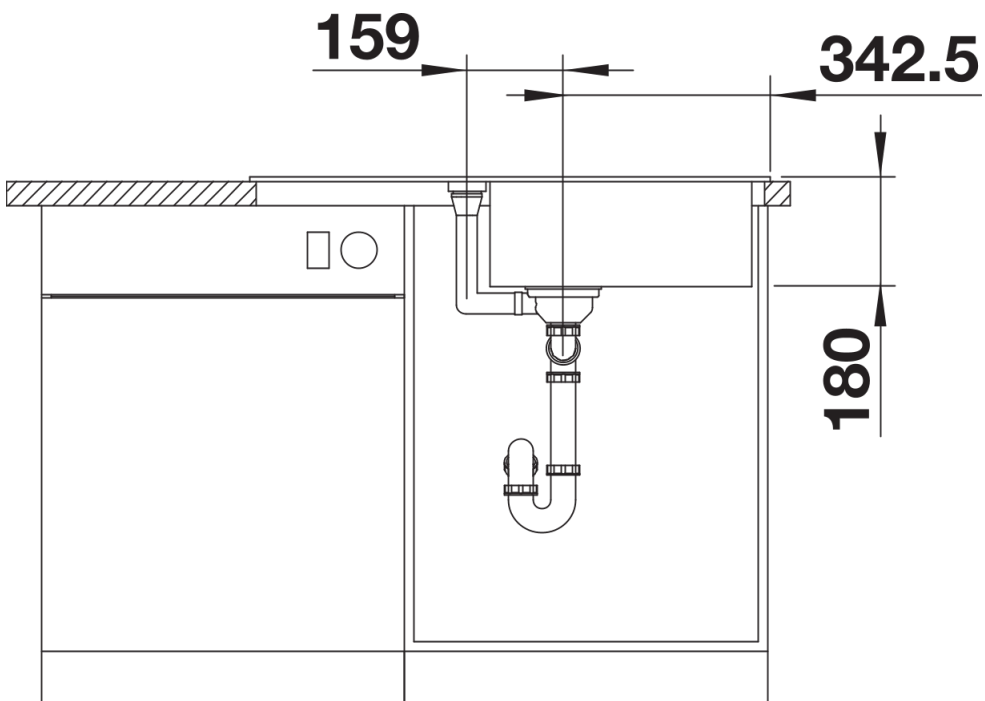

### Benefits

---

- Timeless, functional design with a clear linearity
- Large bowl and large drainer with a harmoniously integrated overflow
- Tight bowl radii for extended filling volume
- Large sink with small space requirement of 86 x 43.5 cm
- Can be installed reversibly

## Scope of supply

---

- waste kit with space-saving pipe
- 3 1/2" basket strainer

## Details

---

Top view

Cut-out

Front view

Side view