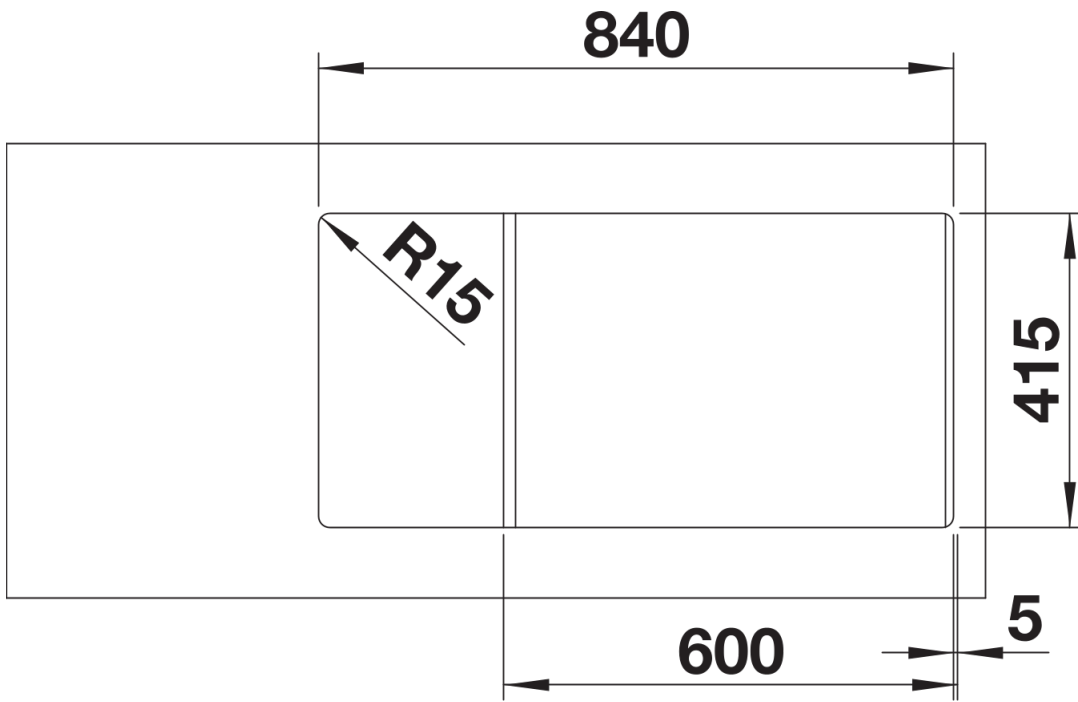

### Benefits

---

- Timeless, functional design with a clear linearity
- Large bowl and large drainer with a harmoniously integrated overflow
- Tight bowl radii for extended filling volume
- Large sink with small space requirement of 86 x 43.5 cm
- Can be installed reversibly

## Scope of supply

---

- waste kit with space-saving pipe
- 3 1/2" basket strainer

## Details

---

Top view

Cut-out

Front view

Side view