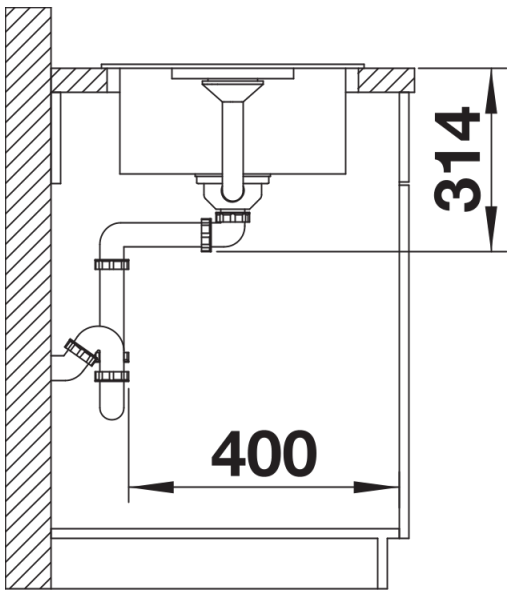

## Scope of supply

---

- waste kit with space-saving pipe
- 3 1/2" basket strainer

## Details

---

Top view

Cut-out

Front view

Side view