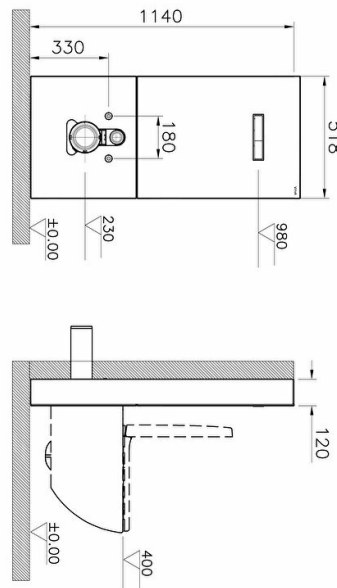

Name	White 3/6 for WH
Collection	Vitrus
Height (mm)	1135
Width (mm)	518
Depth (mm)	120
Designer	VitrA Design Team
Color	Not Required
Brand	VitrA
Installation Type	08
Mounting type	Wall Mounted
Recommended Minimum Pressure	Min:0.5-Max:10Recommended(1-5)
Guarantee	2 year

Product code: 770-5760-01

Description

All drawings contain the necessary measurements which are subject to standard tolerances.

For exact measurements, in particular for customized installation scenarios, it can only be taken from the finished ceramic product.