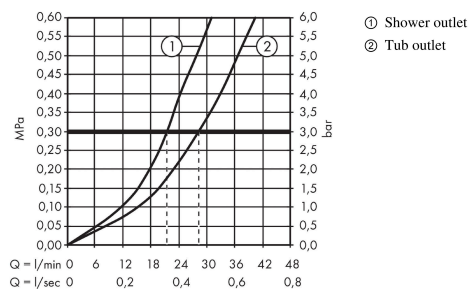

Vivenis

Single lever bath mixer for concealed installation for iBox universal

Finish: **Chrome** Article Number: **75415000**

Description

product features

- 2 functions
- flow rate upper outlet: 21 l/min
- flow rate lower outlet: 29 l/min
- maximum flow rate at 3 bar: 29 l/min
- ceramic cartridge
- temperature limitation adjustable
- diverter with automatic resetting
- with silencer
- connection type: basic set
- wall-mounted
- min. operating pressure: 1 bar
- max. operating pressure: 10 bar

Design awards

reddot winner 2021

GERMAN DESIGN AWARD WINNER 2022

Product image

Scale drawing

Flowchart