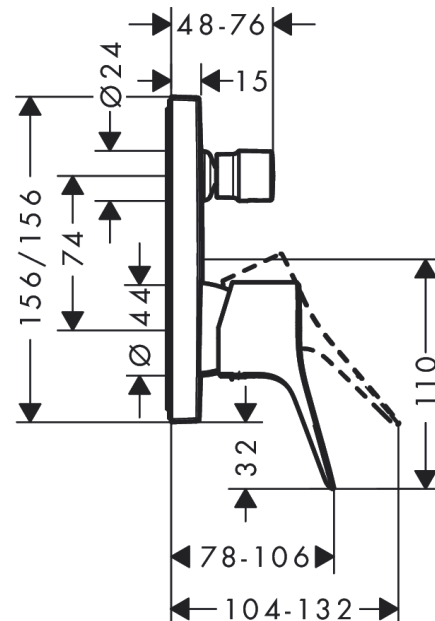

#### product features

- 2 functions
- flow rate upper outlet: 21 l/min
- flow rate lower outlet: 29 l/min
- maximum flow rate at 3 bar: 29 l/min
- ceramic cartridge
- temperature limitation adjustable
- diverter with automatic resetting
- with silencer
- connection type: basic set
- wall-mounted
- min. operating pressure: 1 bar
- max. operating pressure: 10 bar

### Product image

### Scale drawing