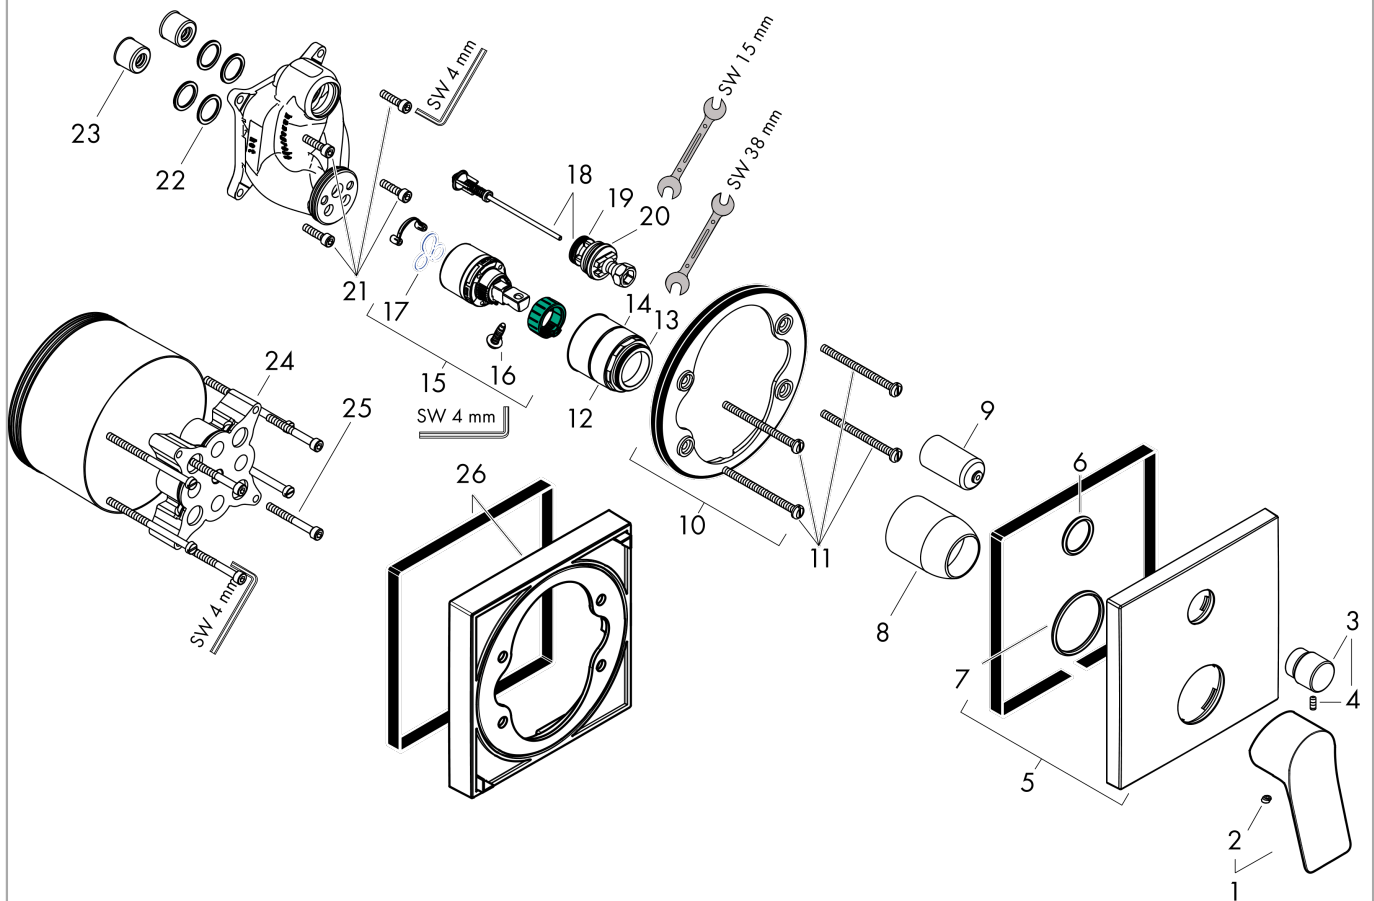

### Scale drawing

### Flowchart

**Vivenis**

**Single lever bath mixer for concealed installation for iBox universal**

Finish: **Chrome** Article Number: **75415000**

**Exploded Drawing**

Year of production: >06/21