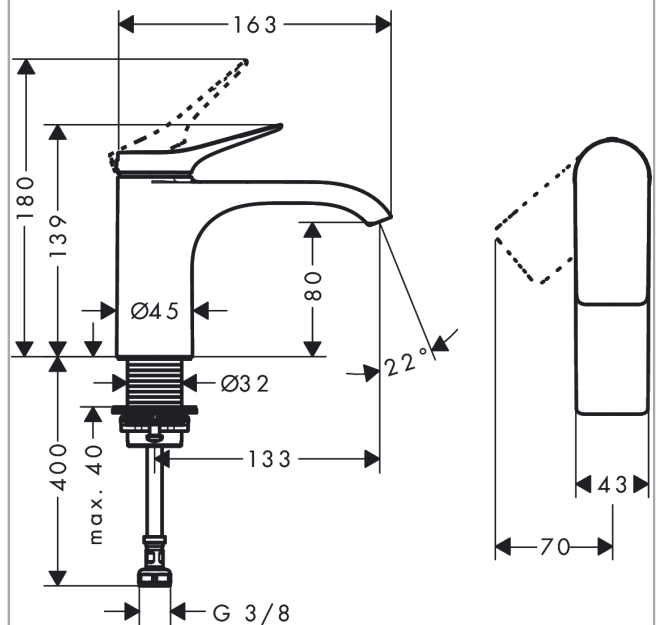

Vivenis

Pillar tap 80 with lever handle for cold water or pre-adjusted water without waste set

Finish: **Matt White** Article Number: **75013700**

Description

product features

- ComfortZone 80
- projection: 133 mm
- spout height: 94 mm
- handle variant: lever handle
- spray type: WaterfallStream
- maximum flow rate at 3 bar: 5 l/min
- ceramic cartridge
- for cold water connection
- connection type: G 3/8 connection hose
- connection dimension: DN15
- EU taxonomy: max. 6 l/min - Substantial Contribution (SC)

Technology

Design awards

reddot winner 2021

GERMAN DESIGN AWARD WINNER 2022

Product image

Scale drawing

Flowchart