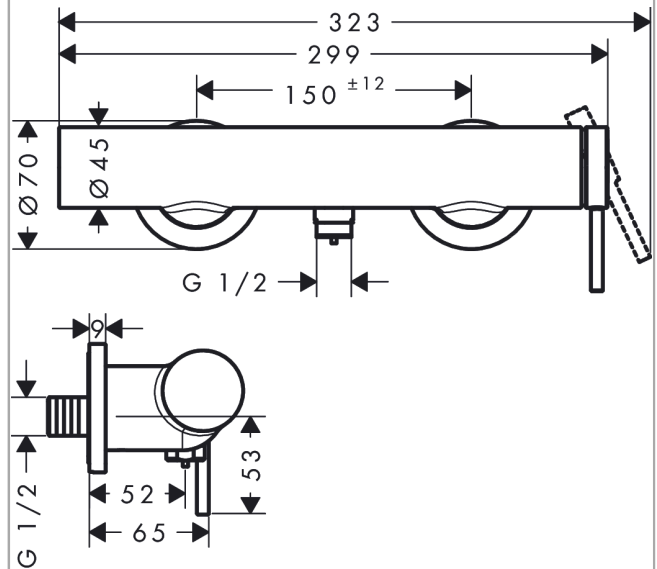

Tecturis S
Single lever shower mixer for exposed installation
 Finish: **Matt Black** Article Number: **73622670**

Description

product features

- 1 function
- centre distance: 150 ± 12 mm
- maximum flow rate at 3 bar: 24 l/min
- flow rate of hand shower at 3 bar: 12,3 l/min
- ceramic cartridge
- temperature limitation adjustable
- non-return valve
- with silencer
- hose connection DN15
- connection dimension: DN15
- min. operating pressure: 1 bar
- max. operating pressure: 10 bar
- connection type: s-shaped connections

Design awards

Product image

Scale drawing

Flowchart