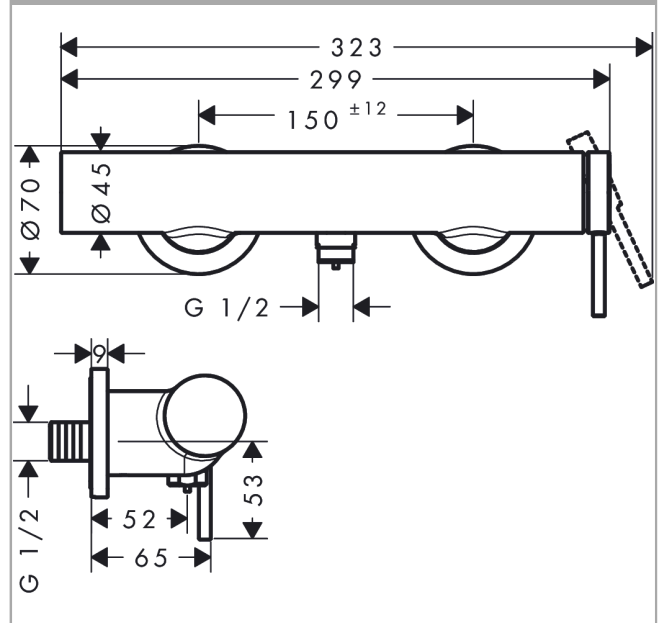

#### product features

- 1 function
- centre distance: 150 ± 12 mm
- maximum flow rate at 3 bar: 24 l/min
- flow rate of hand shower at 3 bar: 12,3 l/min
- ceramic cartridge
- temperature limitation adjustable
- non-return valve
- with silencer
- hose connection DN15
- connection dimension: DN15
- min. operating pressure: 1 bar
- max. operating pressure: 10 bar
- connection type: s-shaped connections

### Scale drawing