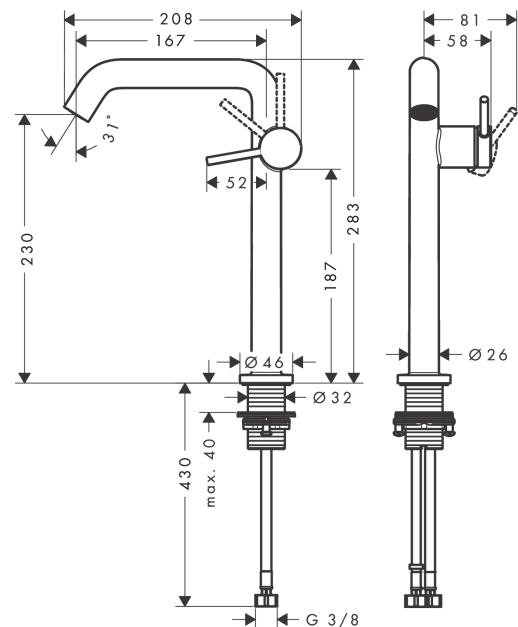

Tecturis S

Single lever basin mixer 240 Fine CoolStart EcoSmart+ for wash bowls without waste set

Finish: **Chrome** Article Number: **73372000**

Description

product features

- ComfortZone 240
- projection: 167 mm
- spout height: 230 mm
- handle variant: lever handle
- spray type: normal spray
- maximum flow rate at 3 bar: 4 l/min
- ceramic cartridge
- suitable for continuous flow water heaters
- connection type: G 3/8 connections
- connection dimension: DN15
- cold water in basic handle position
- EU taxonomy: max. 6 l/min - Substantial Contribution (SC) possible

Technology

Design awards

Product image

Scale drawing

Flowchart