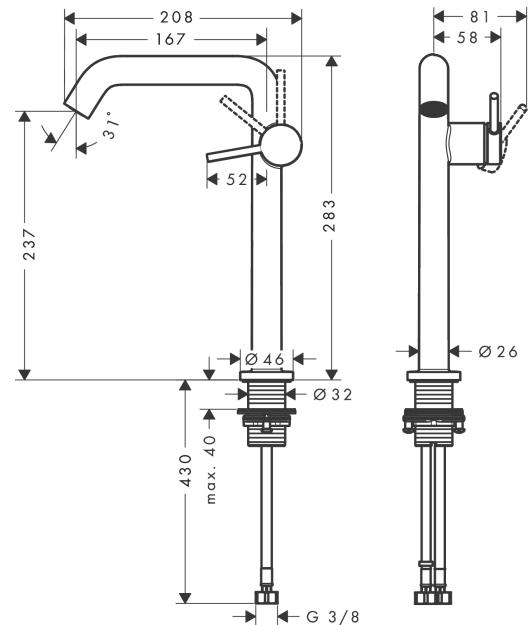

#### product features

- consists of: single lever basin mixer, waste set
- ComfortZone 240
- projection: 167 mm
- spout height: 230 mm
- handle variant: lever handle
- spray type: normal spray
- maximum flow rate at 3 bar: 4 l/min
- ceramic cartridge
- suitable for continuous flow water heaters
- push-open waste set G 1¼
- material waste set: metal
- connection type: G ¾ connections
- connection dimension: DN15
- cold water in basic handle position
- EU taxonomy: max. 6 l/min - Substantial Contribution (SC) possible

### Scale drawing

**Tecturis S**

**Single lever basin mixer 240 Fine CoolStart EcoSmart+ for wash bowls with push-open waste set**

Finish: **Matt Black** Article Number: **73370670**

**Flowchart**