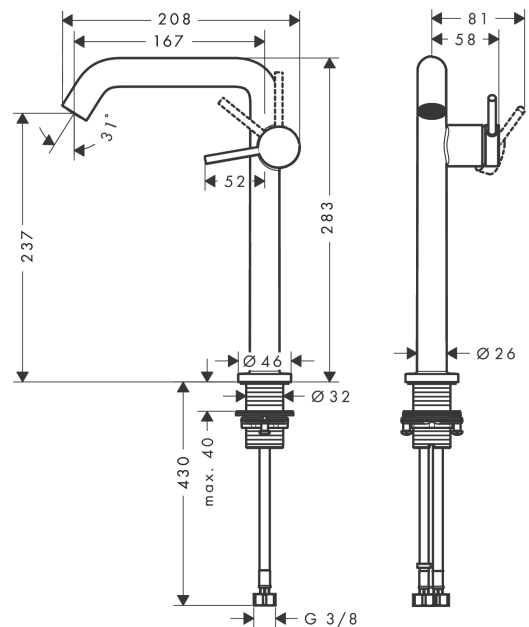

#### product features

- consists of: single lever basin mixer, waste set
- ComfortZone 240
- projection: 167 mm
- spout height: 230 mm
- handle variant: lever handle
- spray type: normal spray
- maximum flow rate at 3 bar: 4 l/min
- ceramic cartridge
- suitable for continuous flow water heaters
- push-open waste set G 1¼
- material waste set: metal
- connection type: G ¾ connections
- connection dimension: DN15
- cold water in basic handle position
- EU taxonomy: max. 6 l/min - Substantial Contribution (SC) possible

### Scale drawing

**Tecturis S**

**Single lever basin mixer 240 Fine CoolStart EcoSmart+ for wash bowls with push-open waste set**

Finish: **Chrome** Article Number: **73370000**

**Flowchart**