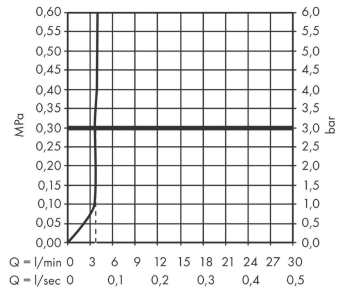

#### product features

- consists of: single lever basin mixer, waste set
- ComfortZone 210
- projection: 154 mm
- spout height: 187 mm
- handle variant: lever handle
- swivel range 120°
- spray type: normal spray
- maximum flow rate at 3 bar: 4 l/min
- ceramic cartridge
- suitable for continuous flow water heaters
- push-open waste set G 1¼
- material waste set: metal
- connection type: G ¾ connections
- connection dimension: DN15
- cold water in basic handle position
- EU taxonomy: max. 6 l/min - Substantial Contribution (SC) possible

### Scale drawing

**Tecturis S**

**Single lever basin mixer 210 Fine CoolStart EcoSmart+ with swivel spout and push-open waste set**

Finish: **Matt Black** Article Number: **73360670**

**Flowchart**

**Tecturis S**