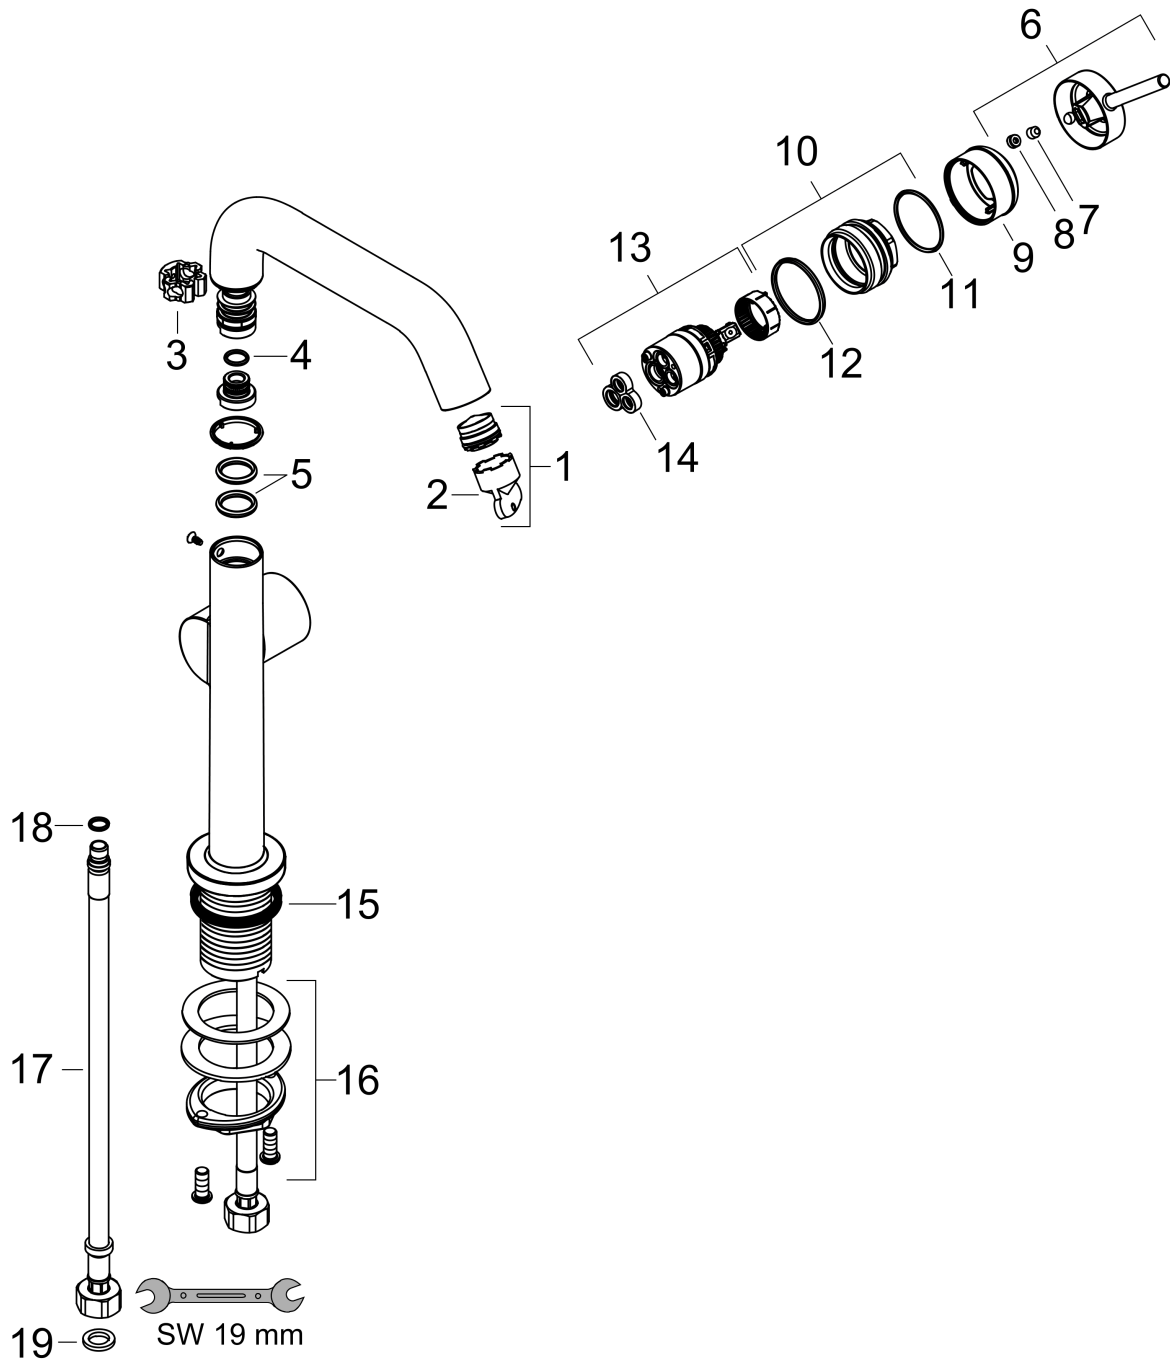

#### product features

- consists of: single lever basin mixer, waste set
- ComfortZone 210
- projection: 154 mm
- spout height: 187 mm
- handle variant: lever handle
- swivel range 120°
- spray type: normal spray
- maximum flow rate at 3 bar: 4 l/min
- ceramic cartridge
- suitable for continuous flow water heaters
- push-open waste set G 1¼
- material waste set: metal
- connection type: G ¾ connections
- connection dimension: DN15
- cold water in basic handle position
- EU taxonomy: max. 6 l/min - Substantial Contribution (SC) possible

### Scale drawing

**Tecturis S**

**Single lever basin mixer 210 Fine CoolStart EcoSmart+ with swivel spout and push-open waste set**

Finish: **Matt Black** Article Number: **73360670**

**Flowchart**

**Tecturis S**

**Single lever basin mixer 210 Fine CoolStart EcoSmart+ with swivel spout and push-open waste set**

Finish: **Matt Black** Article Number: **73360670**

**Exploded Drawing**

Year of production: >06/23

**Tecturis S**

**Single lever basin mixer 210 Fine CoolStart EcoSmart+ with swivel spout and push-open waste set**

Finish: **Matt Black** Article Number: **73360670**

**Spare part list**

Year of production: >06/23

Pos.	Description	Article Number	PC	PU
1	aerator cpl.	87100000	6	1
2	service tool	93750000	3	1
3	axialring	97558000	1	1
4	O-ring 9x1,5	98117000	1	1
5	O-Ring 14x2,5	98189000	1	1
6	handle	94999670	59	1
7	hollow set screw M5x5	98446000	1	1
8	screw cover	93735610	3	1
9	escutcheon	94987670	56	1
10	nut	94989000	3	1
11	O-ring 28x1,5	98421000	1	1
12	O-ring 29x2	98391000	1	1
13	cartridge, assy	93760000	13	1
14	seal	93383000	4	1
15	flat seal	98749000	2	1
16	fixing set (Ø 32)	13961000	7	1
17	connection hose 450 mm M8x0,75 G3/8	97206000	8	1
18	O-ring 7x1,5	98422000	1	1
19	sealing set	95581000	2	1
a	push-open waste set	50100670	98	1
b	flange	87494670	53	1