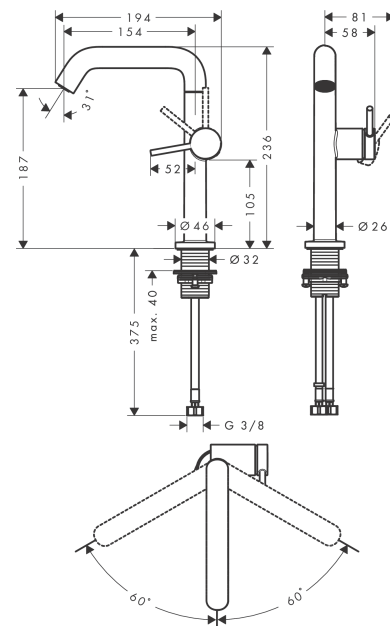

#### product features

- consists of: single lever basin mixer, waste set
- ComfortZone 210
- projection: 154 mm
- spout height: 187 mm
- handle variant: lever handle
- swivel range 120°
- spray type: normal spray
- maximum flow rate at 3 bar: 4 l/min
- ceramic cartridge
- suitable for continuous flow water heaters
- push-open waste set G 1¼
- material waste set: metal
- connection type: G ¾ connections
- connection dimension: DN15
- cold water in basic handle position
- EU taxonomy: max. 6 l/min - Substantial Contribution (SC) possible

### Scale drawing

**Tecturis S**

**Single lever basin mixer 210 Fine CoolStart EcoSmart+ with swivel spout and push-open waste set**

Finish: **Matt Black** Article Number: **73360670**

**Flowchart**

**Tecturis S**

**Single lever basin mixer 210 Fine CoolStart EcoSmart+ with swivel spout and push-open waste set**

Finish: **Matt Black** Article Number: **73360670**

**Exploded Drawing**

Year of production: >06/23

**Tecturis S**

**Single lever basin mixer 210 Fine CoolStart EcoSmart+ with swivel spout and push-open waste set**

Finish: **Matt Black** Article Number: **73360670**

**Spare part list**

Year of production: >06/23

Pos.	Description	Article Number	PC	PU
1	aerator cpl.	87100000	6	1
2	service tool	93750000	3	1
3	axialring	97558000	1	1
4	O-ring 9x1,5	98117000	1	1
5	O-Ring 14x2,5	98189000	1	1
6	handle	94999670	59	1
7	hollow set screw M5x5	98446000	1	1
8	screw cover	93735610	3	1
9	escutcheon	94987670	56	1
10	nut	94989000	3	1
11	O-ring 28x1,5	98421000	1	1
12	O-ring 29x2	98391000	1	1
13	cartridge, assy	93760000	13	1
14	seal	93383000	4	1
15	flat seal	98749000	2	1
16	fixing set (Ø 32)	13961000	7	1
17	connection hose 450 mm M8x0,75 G3/8	97206000	8	1
18	O-ring 7x1,5	98422000	1	1
19	sealing set	95581000	2	1
a	push-open waste set	50100670	98	1
b	flange	87494670	53	1