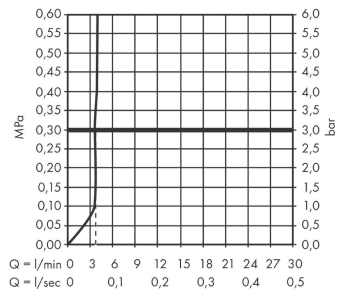

#### product features

- consists of: single lever basin mixer, waste set
- ComfortZone 210
- projection: 154 mm
- spout height: 187 mm
- handle variant: lever handle
- swivel range 120°
- spray type: normal spray
- maximum flow rate at 3 bar: 4 l/min
- ceramic cartridge
- suitable for continuous flow water heaters
- push-open waste set G 1¼
- material waste set: metal
- connection type: G ¾ connections
- connection dimension: DN15
- cold water in basic handle position
- EU taxonomy: max. 6 l/min - Substantial Contribution (SC) possible

### Scale drawing

**Tecturis S**

**Single lever basin mixer 210 Fine CoolStart EcoSmart+ with swivel spout and push-open waste set**

Finish: **Chrome** Article Number: **73360000**

**Flowchart**

**Tecturis S**  
**Single lever basin mixer 210 Fine CoolStart EcoSmart+ with swivel spout and push-open waste set**