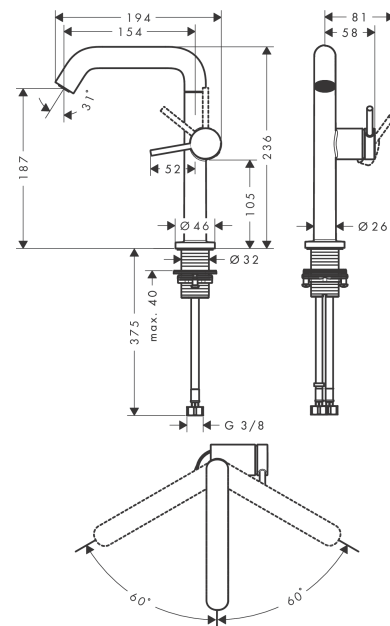

#### product features

- consists of: single lever basin mixer, waste set
- ComfortZone 210
- projection: 154 mm
- spout height: 187 mm
- handle variant: lever handle
- swivel range 120°
- spray type: normal spray
- maximum flow rate at 3 bar: 4 l/min
- ceramic cartridge
- suitable for continuous flow water heaters
- push-open waste set G 1¼
- material waste set: metal
- connection type: G ¾ connections
- connection dimension: DN15
- cold water in basic handle position
- EU taxonomy: max. 6 l/min - Substantial Contribution (SC) possible

### Scale drawing

**Tecturis S**

**Single lever basin mixer 210 Fine CoolStart EcoSmart+ with swivel spout and push-open waste set**

Finish: **Chrome** Article Number: **73360000**

**Flowchart**

**Tecturis S**  
**Single lever basin mixer 210 Fine CoolStart EcoSmart+ with swivel spout and push-open waste set**

Finish: **Chrome** Article Number: **73360000**

**Exploded Drawing**

Year of production: >06/23

### Spare part list

Year of production: >06/23

Pos.	Description	Article Number	PC	PU
1	aerator cpl.	87100000	6	1
2	service tool	93750000	3	1
3	axialring	97558000	1	1
4	O-ring 9x1,5	98117000	1	1
5	O-Ring 14x2,5	98189000	1	1
6	handle	94999000	9	1
7	hollow set screw M5x5	98446000	1	1
8	screw cover	93735460	3	1
9	escutcheon	94987000	6	1
10	nut	94989000	3	1
11	O-ring 28x1,5	98421000	1	1
12	O-ring 29x2	98391000	1	1
13	cartridge, assy	93760000	13	1
14	seal	93383000	4	1
15	flat seal	98749000	2	1
16	fixing set (Ø 32)	13961000	7	1
17	connection hose 450 mm M8x0,75 G3/8	97206000	8	1
18	O-ring 7x1,5	98422000	1	1
19	sealing set	95581000	2	1
a	push-open waste set	50100000	98	1
b	flange	87494000	3	1