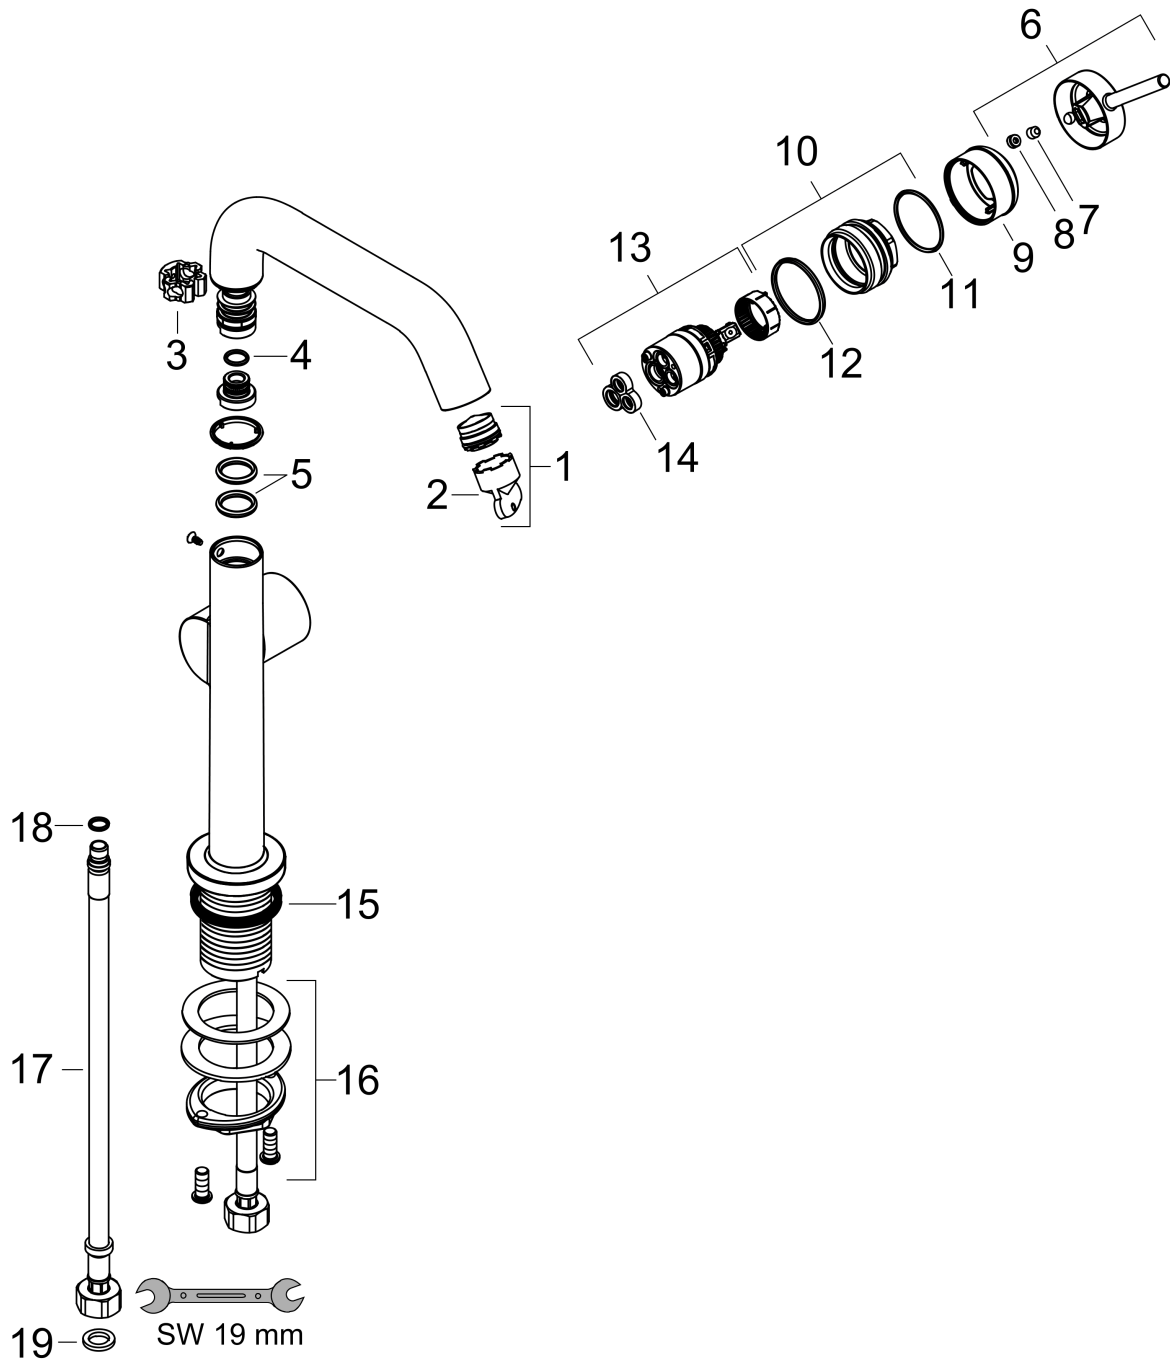

#### product features

- consists of: single lever basin mixer, waste set
- ComfortZone 210
- projection: 154 mm
- spout height: 187 mm
- handle variant: lever handle
- swivel range 120°
- spray type: normal spray
- maximum flow rate at 3 bar: 4 l/min
- ceramic cartridge
- suitable for continuous flow water heaters
- push-open waste set G 1¼
- material waste set: metal
- connection type: G ¾ connections
- connection dimension: DN15
- cold water in basic handle position
- EU taxonomy: max. 6 l/min - Substantial Contribution (SC) possible

### Scale drawing

**Tecturis S**

**Single lever basin mixer 210 Fine CoolStart EcoSmart+ with swivel spout and push-open waste set**

Finish: **Chrome** Article Number: **73360000**

**Flowchart**

**Tecturis S**  
**Single lever basin mixer 210 Fine CoolStart EcoSmart+ with swivel spout and push-open waste set**

Finish: **Chrome** Article Number: **73360000**

**Exploded Drawing**

Year of production: >06/23

### Spare part list

Year of production: >06/23

Pos.	Description	Article Number	PC	PU
1	aerator cpl.	87100000	6	1
2	service tool	93750000	3	1
3	axialring	97558000	1	1
4	O-ring 9x1,5	98117000	1	1
5	O-Ring 14x2,5	98189000	1	1
6	handle	94999000	9	1
7	hollow set screw M5x5	98446000	1	1
8	screw cover	93735460	3	1
9	escutcheon	94987000	6	1
10	nut	94989000	3	1
11	O-ring 28x1,5	98421000	1	1
12	O-ring 29x2	98391000	1	1
13	cartridge, assy	93760000	13	1
14	seal	93383000	4	1
15	flat seal	98749000	2	1
16	fixing set (Ø 32)	13961000	7	1
17	connection hose 450 mm M8x0,75 G3/8	97206000	8	1
18	O-ring 7x1,5	98422000	1	1
19	sealing set	95581000	2	1
a	push-open waste set	50100000	98	1
b	flange	87494000	3	1