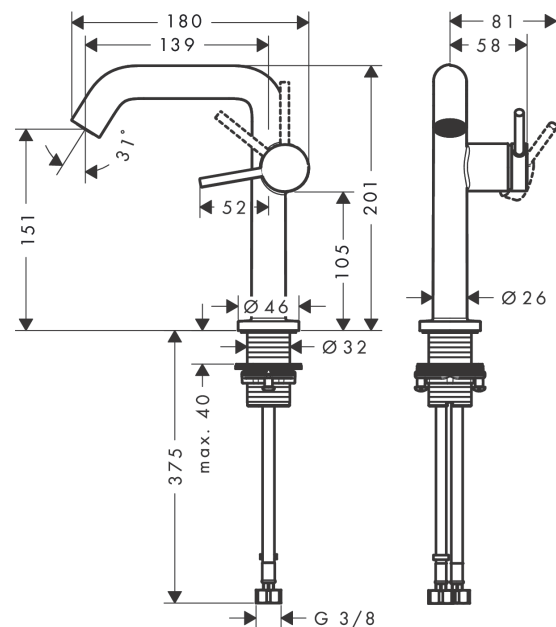

Tecturis S

Single lever basin mixer 150 Fine CoolStart EcoSmart+ without waste set

Finish: **Chrome** Article Number: **73341000**

Description

product features

- ComfortZone 150
- projection: 139 mm
- spout height: 151 mm
- handle variant: lever handle
- spray type: normal spray
- maximum flow rate at 3 bar: 4 l/min
- ceramic cartridge
- suitable for continuous flow water heaters
- connection type: G 3/8 connections
- connection dimension: DN15
- cold water in basic handle position
- EU taxonomy: max. 6 l/min - Substantial Contribution (SC) possible

Technology

Design awards

Product image

Scale drawing

Flowchart