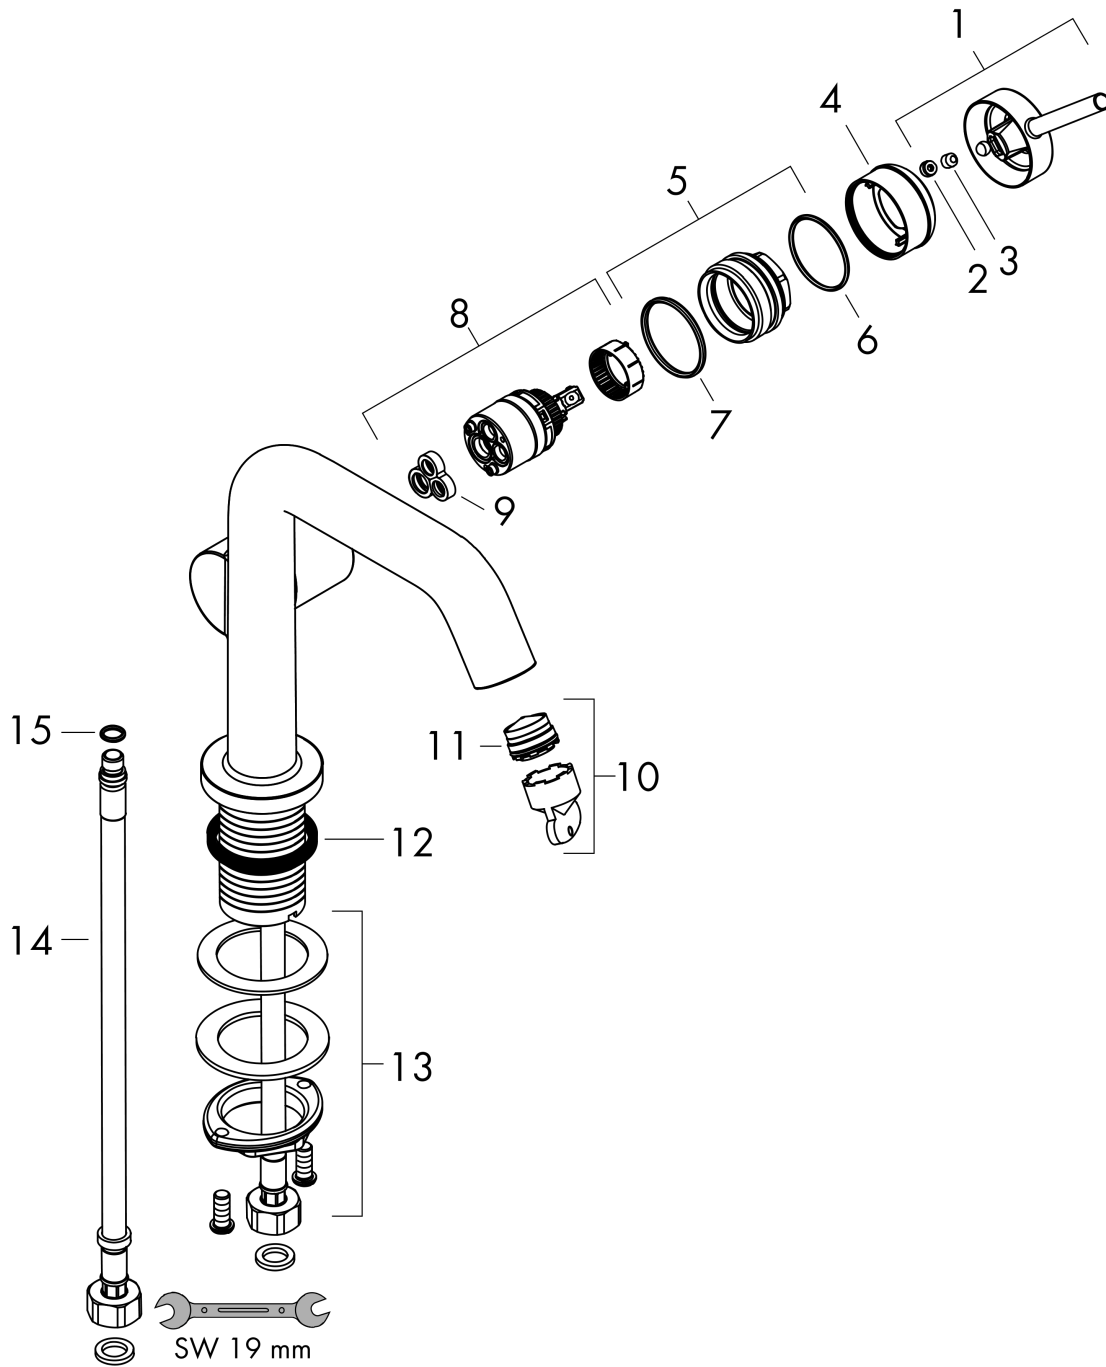

#### product features

- consists of: single lever basin mixer, waste set
- ComfortZone 150
- projection: 139 mm
- spout height: 151 mm
- handle variant: lever handle
- spray type: normal spray
- maximum flow rate at 3 bar: 4 l/min
- ceramic cartridge
- suitable for continuous flow water heaters
- push-open waste set G 1¼
- material waste set: metal
- connection type: G ¾ connections
- connection dimension: DN15
- cold water in basic handle position
- EU taxonomy: max. 6 l/min - Substantial Contribution (SC) possible

### Scale drawing

**Tecturis S**

**Single lever basin mixer 150 Fine CoolStart EcoSmart+ with push-open waste set**

Finish: **Matt Black** Article Number: **73340670**

**Flowchart**

**Tecturis S**

**Single lever basin mixer 150 Fine CoolStart EcoSmart+ with push-open waste set**

Finish: **Matt Black** Article Number: **73340670**

**Exploded Drawing**

Year of production: >06/23

### Spare part list

Year of production: >06/23

Pos.	Description	Article Number	PC	PU
1	handle	94999670	59	1
2	screw cover	93735610	3	1
3	hollow set screw M5x5	98446000	1	1
4	escutcheon	94987670	56	1
5	nut	94989000	3	1
6	O-ring 28x1,5	98421000	1	1
7	O-ring 29x2	98391000	1	1
8	cartridge, assy	93760000	13	1
9	seal	93383000	4	1
10	aerator cpl.	87100000	6	1
11	service tool	93750000	3	1
12	flat seal	98749000	2	1
13	fixing set (Ø 32)	13961000	7	1
14	connection hose 450 mm M8x0,75 G3/8	97206000	8	1
15	O-ring 6,6x1,6	93019000	1	1
a	push-open waste set	50100670	98	1
b	flange	87494670	53	1