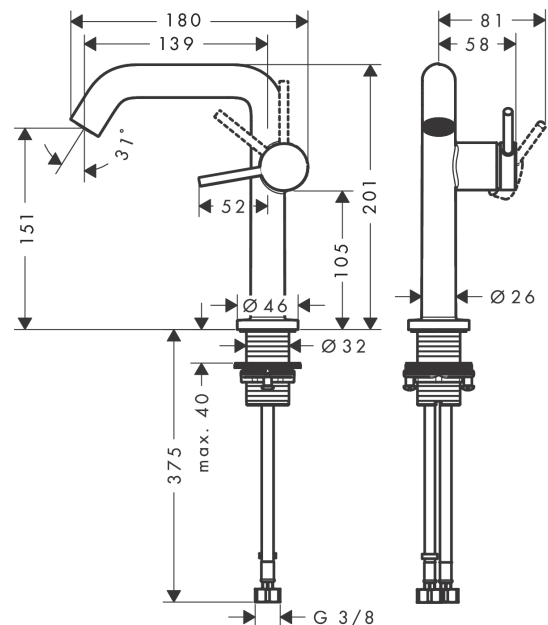

#### product features

- consists of: single lever basin mixer, waste set
- ComfortZone 150
- projection: 139 mm
- spout height: 151 mm
- handle variant: lever handle
- spray type: normal spray
- maximum flow rate at 3 bar: 4 l/min
- ceramic cartridge
- suitable for continuous flow water heaters
- push-open waste set G 1¼
- material waste set: metal
- connection type: G ¾ connections
- connection dimension: DN15
- cold water in basic handle position
- EU taxonomy: max. 6 l/min - Substantial Contribution (SC) possible

### Scale drawing

**Tecturis S**

**Single lever basin mixer 150 Fine CoolStart EcoSmart+ with push-open waste set**

Finish: **Matt Black** Article Number: **73340670**

**Flowchart**

**Tecturis S**

**Single lever basin mixer 150 Fine CoolStart EcoSmart+ with push-open waste set**

Finish: **Matt Black** Article Number: **73340670**

**Exploded Drawing**

Year of production: >06/23

### Spare part list

Year of production: >06/23

Pos.	Description	Article Number	PC	PU
1	handle	94999670	59	1
2	screw cover	93735610	3	1
3	hollow set screw M5x5	98446000	1	1
4	escutcheon	94987670	56	1
5	nut	94989000	3	1
6	O-ring 28x1,5	98421000	1	1
7	O-ring 29x2	98391000	1	1
8	cartridge, assy	93760000	13	1
9	seal	93383000	4	1
10	aerator cpl.	87100000	6	1
11	service tool	93750000	3	1
12	flat seal	98749000	2	1
13	fixing set (Ø 32)	13961000	7	1
14	connection hose 450 mm M8x0,75 G3/8	97206000	8	1
15	O-ring 6,6x1,6	93019000	1	1
a	push-open waste set	50100670	98	1
b	flange	87494670	53	1