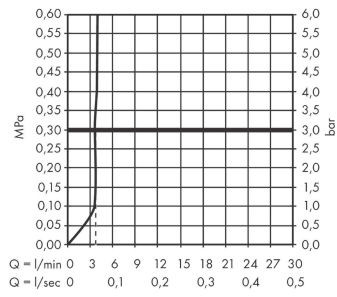

### Scale drawing

**Tecturis S**

**Single lever basin mixer 150 Fine CoolStart EcoSmart+ with push-open waste set**

Finish: **Matt Black** Article Number: **73340670**

**Flowchart**

**Tecturis S**

**Single lever basin mixer 150 Fine CoolStart EcoSmart+ with push-open waste set**