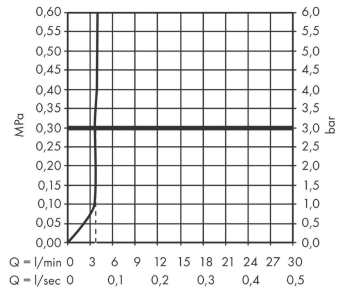

**Tecturis S**

**Single lever basin mixer 150 Fine CoolStart EcoSmart+ with push-open waste set**

Finish: **Chrome** Article Number: **73340000**

**Flowchart**

**Tecturis S**

**Single lever basin mixer 150 Fine CoolStart EcoSmart+ with push-open waste set**

Finish: **Chrome** Article Number: **73340000**

**Exploded Drawing**

Year of production: >06/23