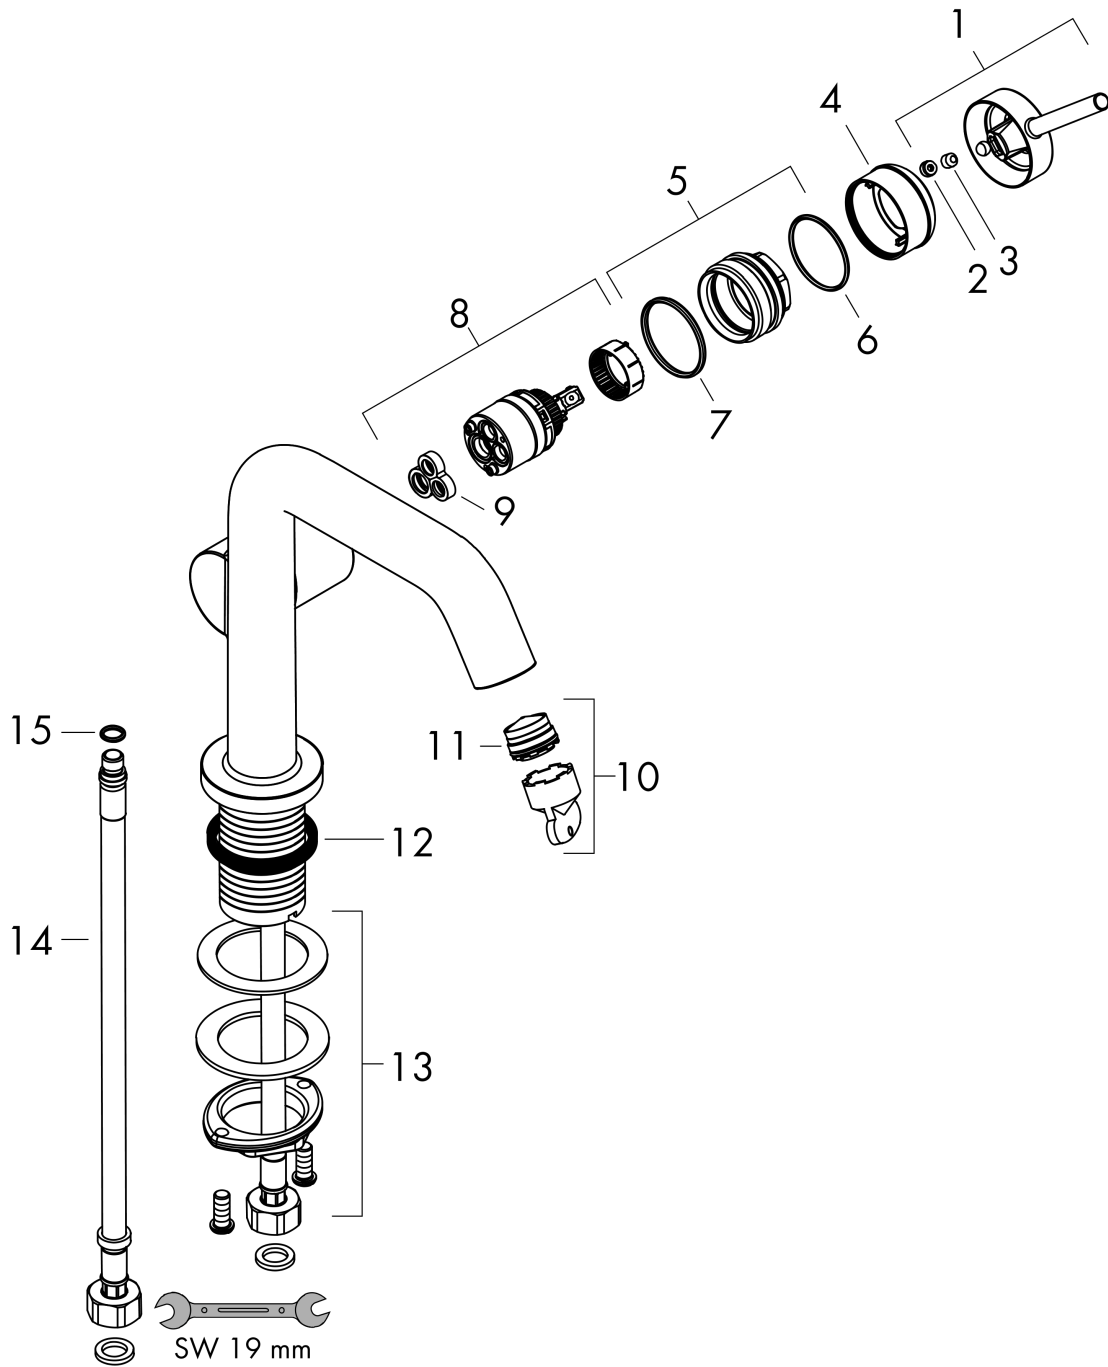

**Tecturis S**

**Single lever basin mixer 150 Fine CoolStart EcoSmart+ with push-open waste set**

Finish: **Chrome** Article Number: **73340000**

**Flowchart**

**Tecturis S**

**Single lever basin mixer 150 Fine CoolStart EcoSmart+ with push-open waste set**

Finish: **Chrome** Article Number: **73340000**

**Exploded Drawing**

Year of production: >06/23

## Tecturis S

Single lever basin mixer 150 Fine CoolStart EcoSmart+ with push-open waste set

Finish: **Chrome** Article Number: **73340000**

### Spare part list

Year of production: >06/23

Pos.	Description	Article Number	PC	PU
1	handle	94999000	9	1
2	screw cover	93735460	3	1
3	hollow set screw M5x5	98446000	1	1
4	escutcheon	94987000	6	1
5	nut	94989000	3	1
6	O-ring 28x1,5	98421000	1	1
7	O-ring 29x2	98391000	1	1
8	cartridge, assy	93760000	13	1
9	seal	93383000	4	1
10	aerator cpl.	87100000	6	1
11	service tool	93750000	3	1
12	flat seal	98749000	2	1
13	fixing set (Ø 32)	13961000	7	1
14	connection hose 450 mm M8x0,75 G3/8	97206000	8	1
15	O-ring 6,6x1,6	93019000	1	1
a	push-open waste set	50100000	98	1
b	flange	87494000	3	1