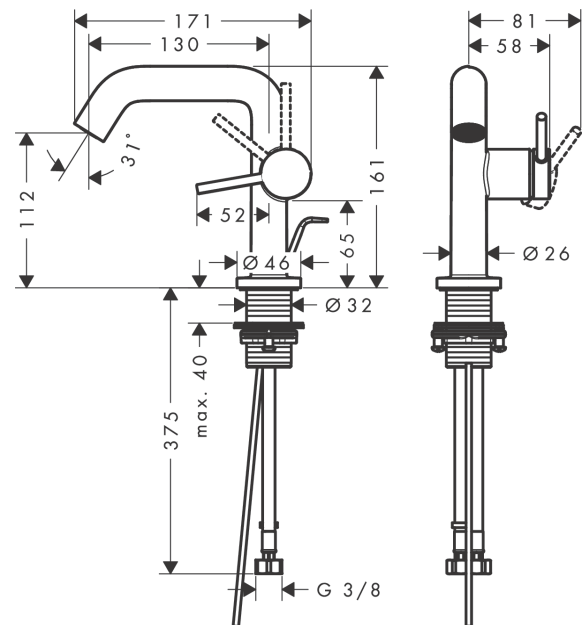

#### product features

- consists of: single lever basin mixer, waste set
- ComfortZone 110
- projection: 130 mm
- spout height: 112 mm
- handle variant: lever handle
- spray type: normal spray
- maximum flow rate at 3 bar: 4 l/min
- ceramic cartridge
- suitable for continuous flow water heaters
- pop-up waste set G 1¼
- material waste set: metal
- connection type: G ¾ connections
- connection dimension: DN15
- cold water in basic handle position
- EU taxonomy: max. 6 l/min - Substantial Contribution (SC) possible

### Scale drawing

**Tecturis S**

**Single lever basin mixer 110 Fine CoolStart EcoSmart+ with pop up-waste set**

Finish: **Matt Black** Article Number: **73323670**

**Flowchart**