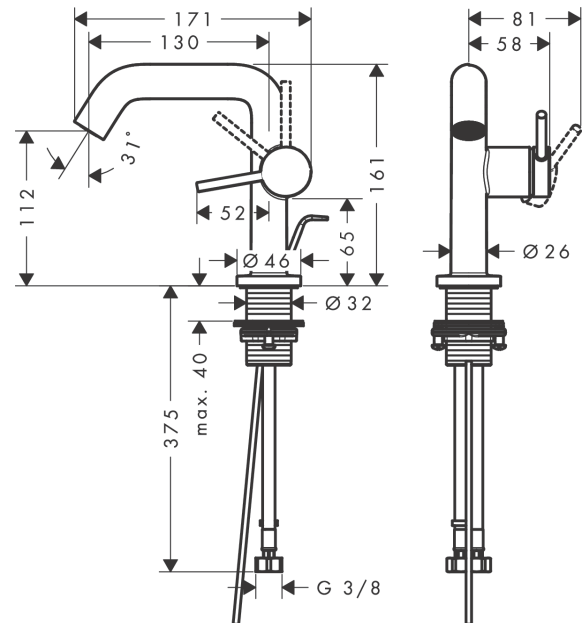

Tecturis S

Single lever basin mixer 110 Fine CoolStart EcoSmart+ with pop up-waste set

Finish: **Chrome** Article Number: **73323000**

Description

product features

- consists of: single lever basin mixer, waste set
- ComfortZone 110
- projection: 130 mm
- spout height: 112 mm
- handle variant: lever handle
- spray type: normal spray
- maximum flow rate at 3 bar: 4 l/min
- ceramic cartridge
- suitable for continuous flow water heaters
- pop-up waste set G 1¼
- material waste set: metal
- connection type: G ¾ connections
- connection dimension: DN15
- cold water in basic handle position
- EU taxonomy: max. 6 l/min - Substantial Contribution (SC) possible

Technology

Design awards

Product image

Scale drawing

Tecturis S

Single lever basin mixer 110 Fine CoolStart EcoSmart+ with pop up-waste set

Finish: **Chrome** Article Number: **73323000**

Flowchart

Tecturis S

Single lever basin mixer 110 Fine CoolStart EcoSmart+ with pop up-waste set

Finish: **Chrome** Article Number: **73323000**

Exploded Drawing

Year of production: >06/23