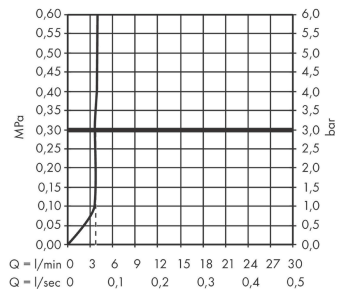

Tecturis S

Single lever basin mixer 110 Fine CoolStart EcoSmart+ with pop up-waste set

Finish: **Chrome** Article Number: **73323000**

Description

product features

- consists of: single lever basin mixer, waste set
- ComfortZone 110
- projection: 130 mm
- spout height: 112 mm
- handle variant: lever handle
- spray type: normal spray
- maximum flow rate at 3 bar: 4 l/min
- ceramic cartridge
- suitable for continuous flow water heaters
- pop-up waste set G 1¼
- material waste set: metal
- connection type: G ¾ connections
- connection dimension: DN15
- cold water in basic handle position
- EU taxonomy: max. 6 l/min - Substantial Contribution (SC) possible

Technology

Design awards

Product image

Scale drawing

Tecturis S

Single lever basin mixer 110 Fine CoolStart EcoSmart+ with pop up-waste set

Finish: **Chrome** Article Number: **73323000**

Flowchart