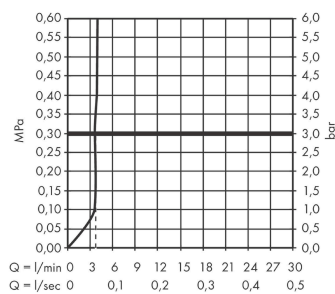

Tecturis S

Single lever basin mixer 110 Fine CoolStart EcoSmart+ without waste set

Finish: **Matt Black** Article Number: **73321670**

Description

product features

- ComfortZone 110
- projection: 130 mm
- spout height: 112 mm
- handle variant: lever handle
- spray type: normal spray
- maximum flow rate at 3 bar: 4 l/min
- ceramic cartridge
- suitable for continuous flow water heaters
- connection type: G 3/8 connections
- connection dimension: DN15
- cold water in basic handle position
- EU taxonomy: max. 6 l/min - Substantial Contribution (SC) possible

Technology

Design awards

Product image

Scale drawing

Flowchart

Tecturis S

Single lever basin mixer 110 Fine CoolStart EcoSmart+ without waste set

Finish: **Matt Black** Article Number: **73321670**