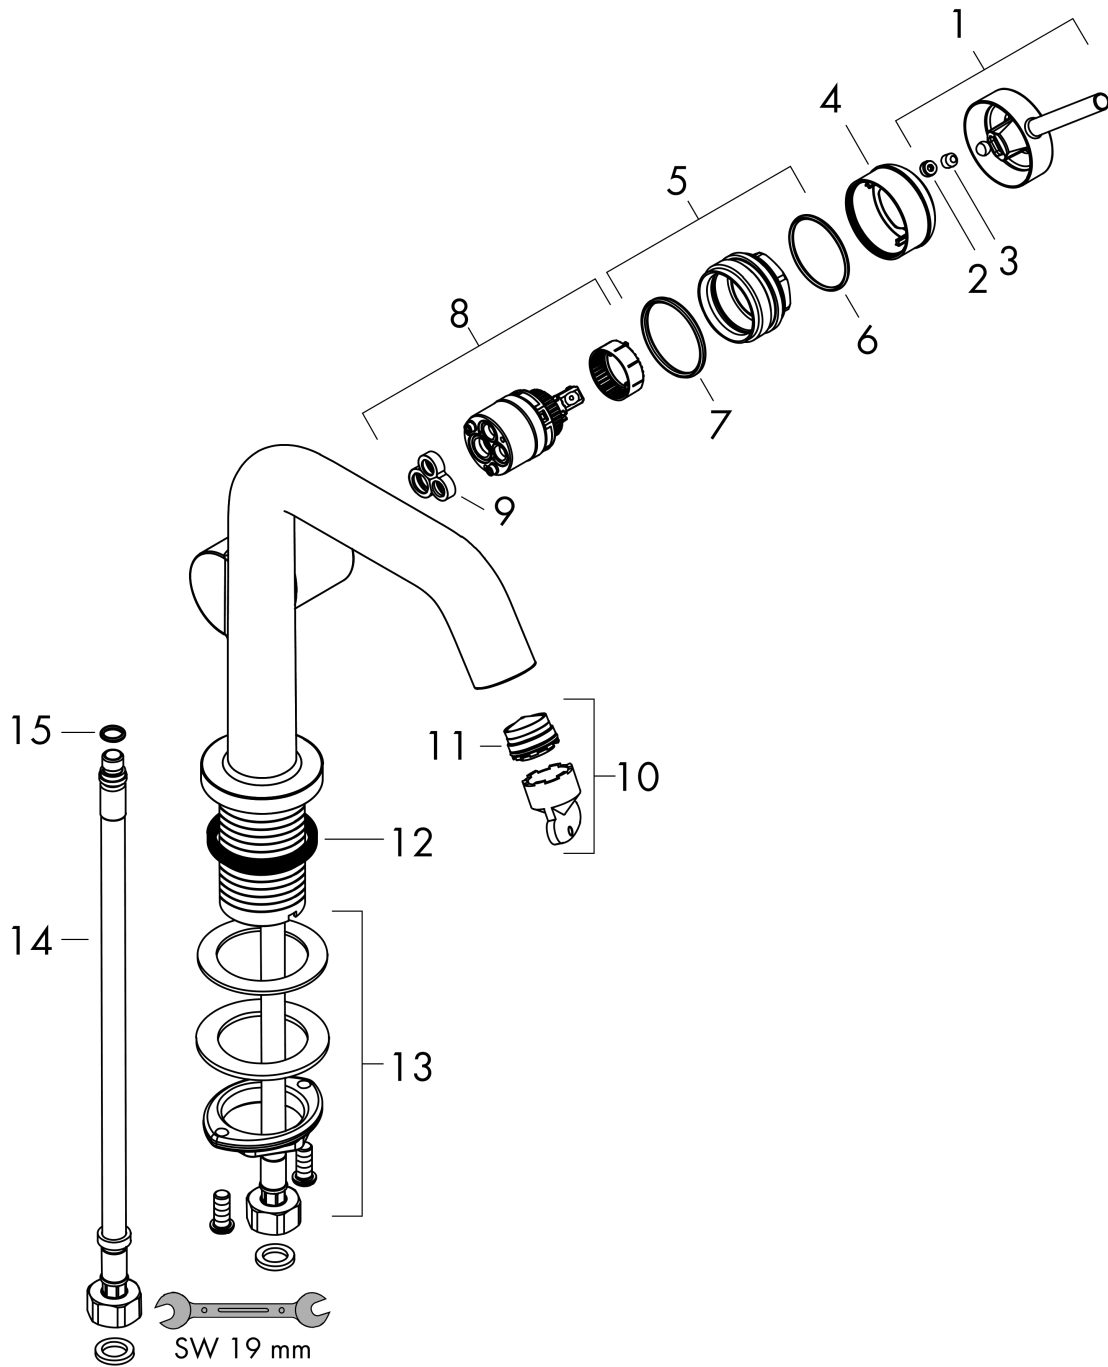

Tecturis S

Single lever basin mixer 110 Fine CoolStart EcoSmart+ without waste set

Finish: **Matt Black** Article Number: **73321670**

Description

product features

- ComfortZone 110
- projection: 130 mm
- spout height: 112 mm
- handle variant: lever handle
- spray type: normal spray
- maximum flow rate at 3 bar: 4 l/min
- ceramic cartridge
- suitable for continuous flow water heaters
- connection type: G 3/8 connections
- connection dimension: DN15
- cold water in basic handle position
- EU taxonomy: max. 6 l/min - Substantial Contribution (SC) possible

Technology

Design awards

Product image

Scale drawing

Flowchart

Tecturis S

Single lever basin mixer 110 Fine CoolStart EcoSmart+ without waste set

Finish: **Matt Black** Article Number: **73321670**

Exploded Drawing

Year of production: >06/23

Tecturis S

Single lever basin mixer 110 Fine CoolStart EcoSmart+ without waste set

Finish: **Matt Black** Article Number: **73321670**

Spare part list

Year of production: >06/23

Pos.	Description	Article Number	PC	PU
1	handle	94999670	59	1
2	screw cover	93735610	3	1
3	hollow set screw M5x5	98446000	1	1
4	escutcheon	94987670	56	1
5	nut	94989000	3	1
6	O-ring 28x1,5	98421000	1	1
7	O-ring 29x2	98391000	1	1
8	cartridge, assy	93760000	13	1
9	seal	93383000	4	1
10	aerator cpl.	87100000	6	1
11	service tool	93750000	3	1
12	flat seal	98749000	2	1
13	fixing set (Ø 32)	13961000	7	1
14	connection hose 450 mm M8x0,75 G3/8	97206000	8	1
15	O-ring 6,6x1,6	93019000	1	1
a	flange	87494670	53	1