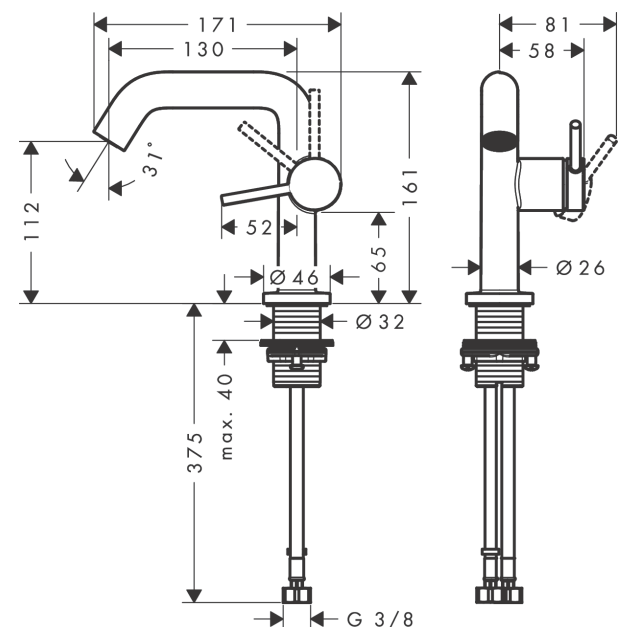

Tecturis S

Single lever basin mixer 110 Fine CoolStart EcoSmart+ without waste set

Finish: **Matt Black** Article Number: **73321670**

Description

product features

- ComfortZone 110
- projection: 130 mm
- spout height: 112 mm
- handle variant: lever handle
- spray type: normal spray
- maximum flow rate at 3 bar: 4 l/min
- ceramic cartridge
- suitable for continuous flow water heaters
- connection type: G 3/8 connections
- connection dimension: DN15
- cold water in basic handle position
- EU taxonomy: max. 6 l/min - Substantial Contribution (SC) possible

Technology

Design awards

Product image

Scale drawing

Flowchart

Tecturis S

Single lever basin mixer 110 Fine CoolStart EcoSmart+ without waste set

Finish: **Matt Black** Article Number: **73321670**

Exploded Drawing

Year of production: >06/23

Tecturis S

Single lever basin mixer 110 Fine CoolStart EcoSmart+ without waste set

Finish: **Matt Black** Article Number: **73321670**

Spare part list

Year of production: >06/23

Pos.	Description	Article Number	PC	PU
1	handle	94999670	59	1
2	screw cover	93735610	3	1
3	hollow set screw M5x5	98446000	1	1
4	escutcheon	94987670	56	1
5	nut	94989000	3	1
6	O-ring 28x1,5	98421000	1	1
7	O-ring 29x2	98391000	1	1
8	cartridge, assy	93760000	13	1
9	seal	93383000	4	1
10	aerator cpl.	87100000	6	1
11	service tool	93750000	3	1
12	flat seal	98749000	2	1
13	fixing set (Ø 32)	13961000	7	1
14	connection hose 450 mm M8x0,75 G3/8	97206000	8	1
15	O-ring 6,6x1,6	93019000	1	1
a	flange	87494670	53	1