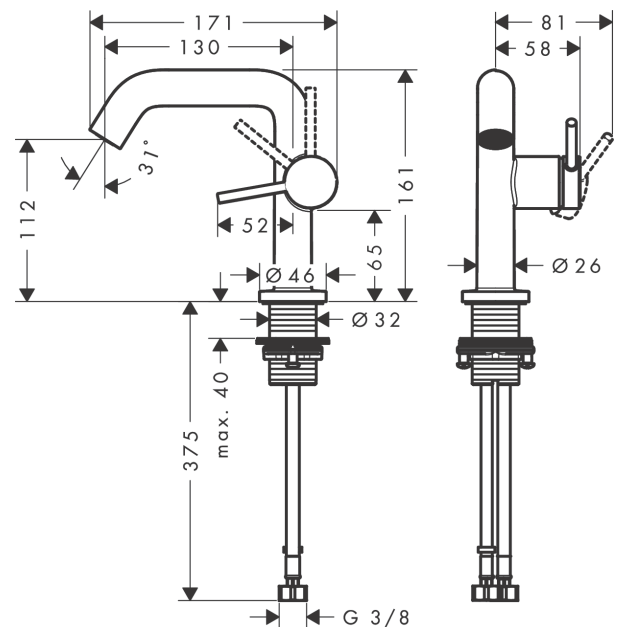

Scale drawing