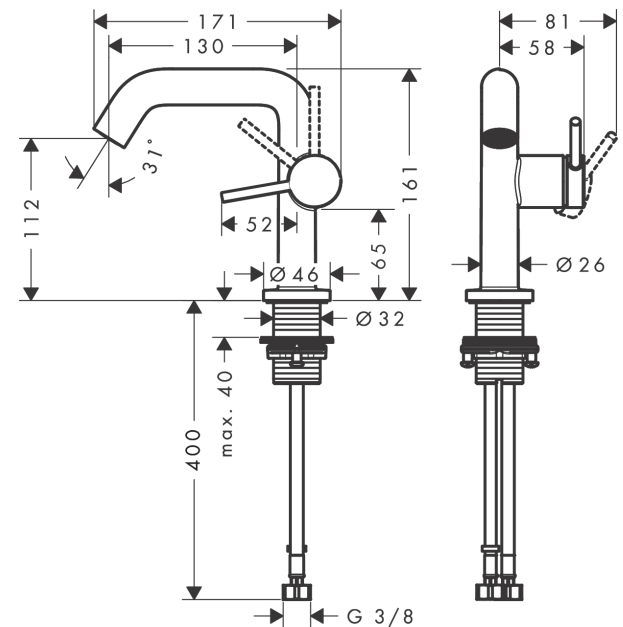

#### product features

- consists of: single lever basin mixer, waste set
- ComfortZone 110
- projection: 130 mm
- spout height: 112 mm
- handle variant: lever handle
- spray type: normal spray
- maximum flow rate at 3 bar: 4 l/min
- ceramic cartridge
- suitable for continuous flow water heaters
- push-open waste set G 1¼
- material waste set: metal
- connection type: G ¾ connections
- connection dimension: DN15
- cold water in basic handle position
- EU taxonomy: max. 6 l/min - Substantial Contribution (SC) possible

### Scale drawing

**Tecturis S**

**Single lever basin mixer 110 Fine CoolStart EcoSmart+ with push-open waste set**

Finish: **Matt Black** Article Number: **73320670**

**Flowchart**

**Tecturis S**

**Single lever basin mixer 110 Fine CoolStart EcoSmart+ with push-open waste set**

**Spare part list**

Year of production: >06/23

Pos.	Description	Article Number	PC	PU
1	handle	94999670	59	1
2	screw cover	93735610	3	1
3	hollow set screw M5x5	98446000	1	1
4	escutcheon	94987670	56	1
5	nut	94989000	3	1
6	O-ring 28x1,5	98421000	1	1
7	O-ring 29x2	98391000	1	1
8	cartridge, assy	93760000	13	1
9	seal	93383000	4	1
10	aerator cpl.	87100000	6	1
11	service tool	93750000	3	1
12	flat seal	98749000	2	1
13	fixing set (Ø 32)	13961000	7	1
14	connection hose 450 mm M8x0,75 G3/8	97206000	8	1
15	O-ring 6,6x1,6	93019000	1	1
a	push-open waste set	50100670	98	1
b	flange	87494670	53	1