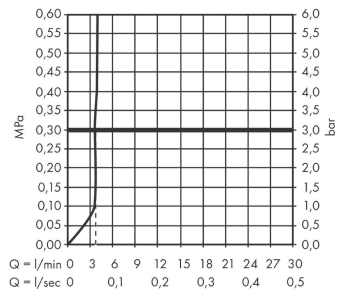

### Scale drawing

**Tecturis S**

**Single lever basin mixer 110 Fine CoolStart EcoSmart+ with push-open waste set**

Finish: **Matt Black** Article Number: **73320670**

**Flowchart**

**Tecturis S**

**Single lever basin mixer 110 Fine CoolStart EcoSmart+ with push-open waste set**