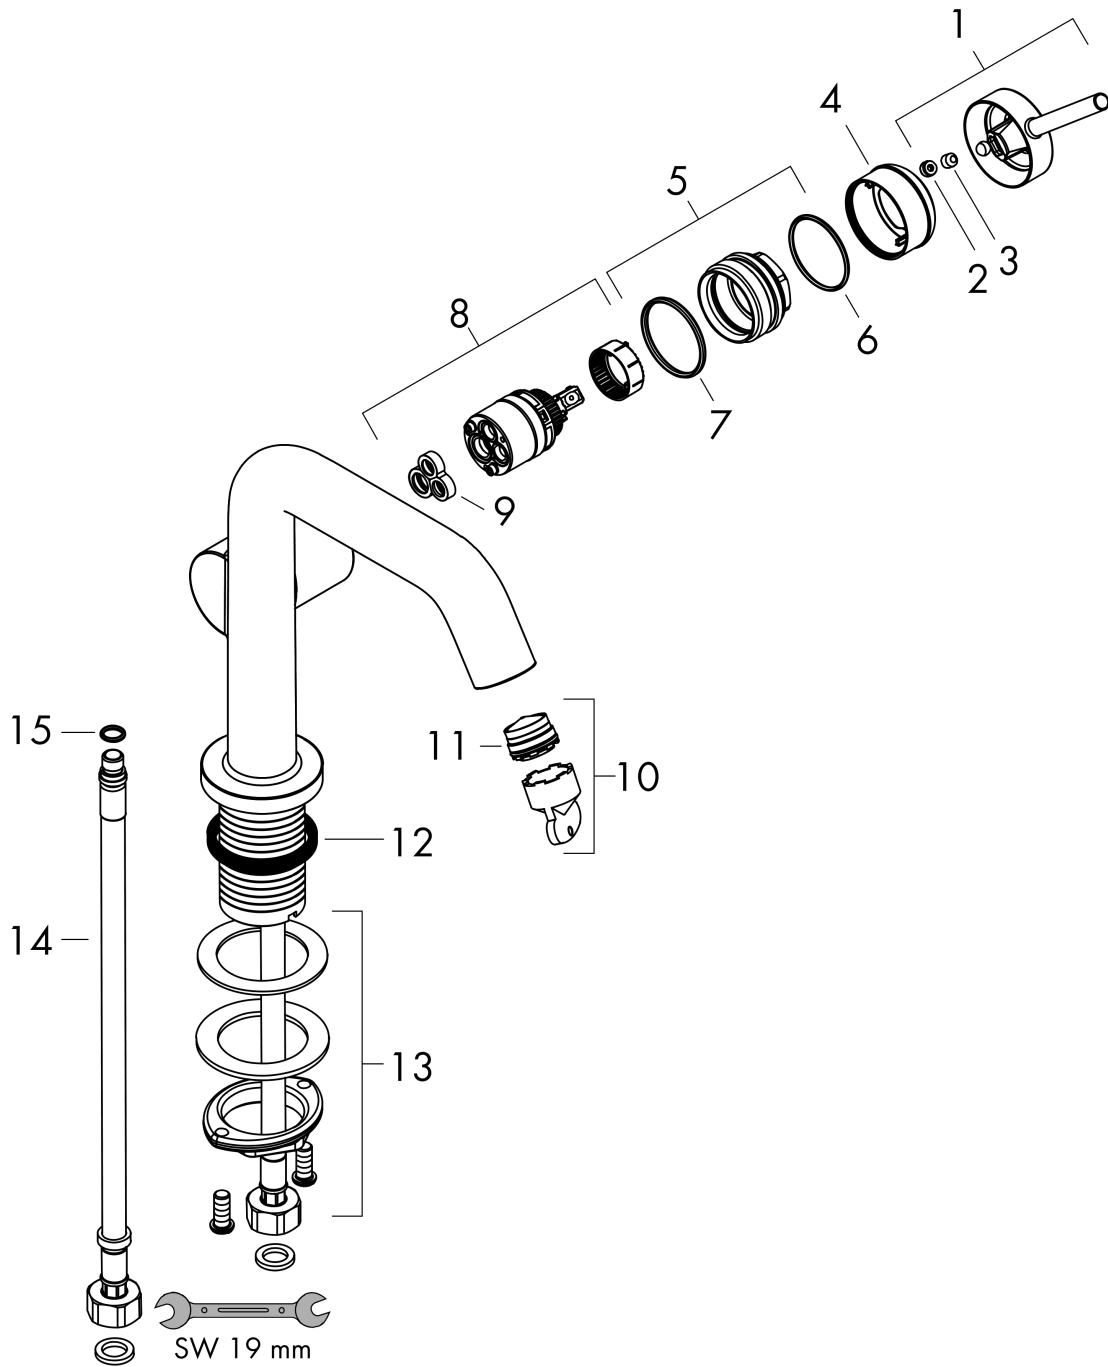

#### product features

- consists of: single lever basin mixer, waste set
- ComfortZone 110
- projection: 130 mm
- spout height: 112 mm
- handle variant: lever handle
- spray type: normal spray
- maximum flow rate at 3 bar: 4 l/min
- ceramic cartridge
- suitable for continuous flow water heaters
- push-open waste set G 1¼
- material waste set: metal
- connection type: G ¾ connections
- connection dimension: DN15
- cold water in basic handle position
- EU taxonomy: max. 6 l/min - Substantial Contribution (SC) possible

### Scale drawing

**Tecturis S**

**Single lever basin mixer 110 Fine CoolStart EcoSmart+ with push-open waste set**

Finish: **Matt Black** Article Number: **73320670**

**Flowchart**

**Tecturis S**

**Single lever basin mixer 110 Fine CoolStart EcoSmart+ with push-open waste set**

Finish: **Matt Black** Article Number: **73320670**

**Exploded Drawing**

Year of production: >06/23

**Tecturis S**

**Single lever basin mixer 110 Fine CoolStart EcoSmart+ with push-open waste set**

Finish: **Matt Black** Article Number: **73320670**

**Spare part list**

Year of production: >06/23

Pos.	Description	Article Number	PC	PU
1	handle	94999670	59	1
2	screw cover	93735610	3	1
3	hollow set screw M5x5	98446000	1	1
4	escutcheon	94987670	56	1
5	nut	94989000	3	1
6	O-ring 28x1,5	98421000	1	1
7	O-ring 29x2	98391000	1	1
8	cartridge, assy	93760000	13	1
9	seal	93383000	4	1
10	aerator cpl.	87100000	6	1
11	service tool	93750000	3	1
12	flat seal	98749000	2	1
13	fixing set (Ø 32)	13961000	7	1
14	connection hose 450 mm M8x0,75 G3/8	97206000	8	1
15	O-ring 6,6x1,6	93019000	1	1
a	push-open waste set	50100670	98	1
b	flange	87494670	53	1