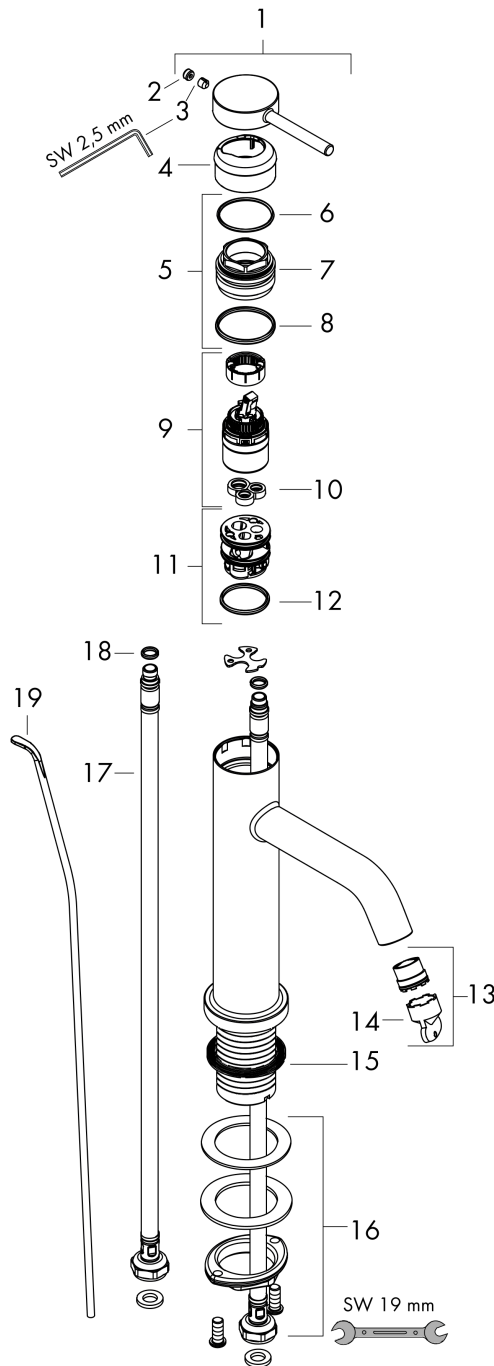

Tecturis S

Single lever basin mixer 110 CoolStart EcoSmart+ with pop-up waste set

Finish: **Matt Black** Article Number: **73314670**

Description

product features

- consists of: single lever basin mixer, waste set
- ComfortZone 110
- projection: 116 mm
- spout height: 105 mm
- handle variant: lever handle
- spray type: normal spray
- maximum flow rate at 3 bar: 4 l/min
- ceramic cartridge
- temperature limitation adjustable
- suitable for continuous flow water heaters
- pop-up waste set G 1¼
- material waste set: metal
- connection type: G ¾ connections
- connection dimension: DN15
- cold water in basic handle position
- EU taxonomy: max. 6 l/min - Substantial Contribution (SC) possible

Technology

Design awards

Product image

Scale drawing

Tecturis S

Single lever basin mixer 110 CoolStart EcoSmart+ with pop-up waste set

Finish: **Matt Black** Article Number: **73314670**

Flowchart

Tecturis S

Single lever basin mixer 110 CoolStart EcoSmart+ with pop-up waste set

Finish: **Matt Black** Article Number: **73314670**

Exploded Drawing

Year of production: >06/23

Tecturis S

Single lever basin mixer 110 CoolStart EcoSmart+ with pop-up waste set

Finish: **Matt Black** Article Number: **73314670**

Spare part list

Year of production: >06/23

Pos.	Description	Article Number	PC	PU
1	handle	94985670	60	1
2	screw cover	93735610	3	1
3	hollow set screw M5x5	98446000	1	1
4	escutcheon	94987670	56	1
5	nut	94989000	3	1
6	O-ring 28x1,5	98421000	1	1
7	O-ring 25x1,5	98146000	1	1
8	O-ring 29x2	98391000	1	1
9	cartridge, assy	93760000	13	1
10	seal	93383000	4	1
11	adapter for cartridge	95975000	3	1
12	O-ring 23x2	98398000	1	1
13	aerator M16,5x1 (4,5 l/min)	92875000	8	1
14	special tool	98987000	3	1
15	flat seal	98749000	2	1
16	fixing set (Ø 32)	13961000	7	1
17	connection hose 600 mm M8x0,75 G3/8	96556000	7	1
18	O-ring 6,6x1,6	93019000	1	1
19	pull rod	96657670	54	1