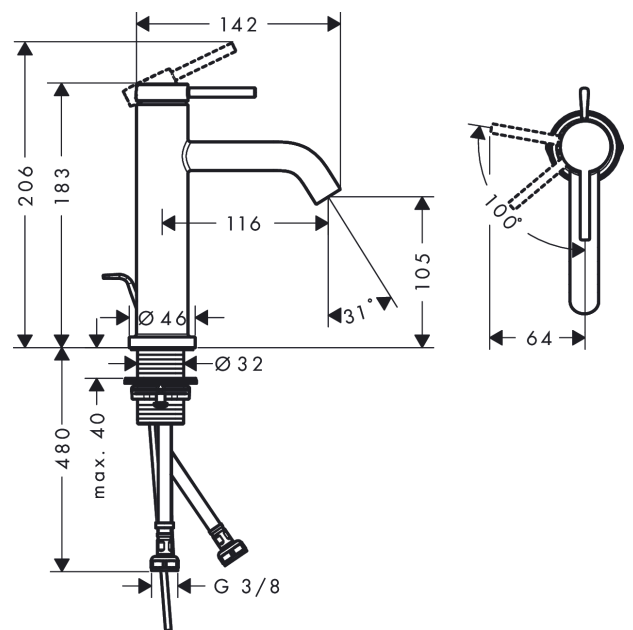

Tecturis S

Single lever basin mixer 110 CoolStart EcoSmart+ with pop-up waste set

Finish: **Matt Black** Article Number: **73314670**

Description

product features

- consists of: single lever basin mixer, waste set
- ComfortZone 110
- projection: 116 mm
- spout height: 105 mm
- handle variant: lever handle
- spray type: normal spray
- maximum flow rate at 3 bar: 4 l/min
- ceramic cartridge
- temperature limitation adjustable
- suitable for continuous flow water heaters
- pop-up waste set G 1¼
- material waste set: metal
- connection type: G ¾ connections
- connection dimension: DN15
- cold water in basic handle position
- EU taxonomy: max. 6 l/min - Substantial Contribution (SC) possible

Technology

Design awards

Product image

Scale drawing

Tecturis S

Single lever basin mixer 110 CoolStart EcoSmart+ with pop-up waste set

Finish: **Matt Black** Article Number: **73314670**

Flowchart

Tecturis S

Single lever basin mixer 110 CoolStart EcoSmart+ with pop-up waste set

Finish: **Matt Black** Article Number: **73314670**

Exploded Drawing

Year of production: >06/23

Tecturis S

Single lever basin mixer 110 CoolStart EcoSmart+ with pop-up waste set

Finish: **Matt Black** Article Number: **73314670**

Spare part list

Year of production: >06/23

Pos.	Description	Article Number	PC	PU
1	handle	94985670	60	1
2	screw cover	93735610	3	1
3	hollow set screw M5x5	98446000	1	1
4	escutcheon	94987670	56	1
5	nut	94989000	3	1
6	O-ring 28x1,5	98421000	1	1
7	O-ring 25x1,5	98146000	1	1
8	O-ring 29x2	98391000	1	1
9	cartridge, assy	93760000	13	1
10	seal	93383000	4	1
11	adapter for cartridge	95975000	3	1
12	O-ring 23x2	98398000	1	1
13	aerator M16,5x1 (4,5 l/min)	92875000	8	1
14	special tool	98987000	3	1
15	flat seal	98749000	2	1
16	fixing set (Ø 32)	13961000	7	1
17	connection hose 600 mm M8x0,75 G3/8	96556000	7	1
18	O-ring 6,6x1,6	93019000	1	1
19	pull rod	96657670	54	1