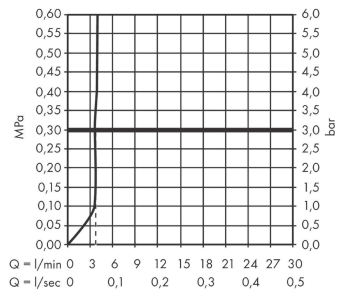

Tecturis S

Single lever basin mixer 110 CoolStart EcoSmart+ with pop-up waste set

Finish: **Matt Black** Article Number: **73314670**

Description

product features

- consists of: single lever basin mixer, waste set
- ComfortZone 110
- projection: 116 mm
- spout height: 105 mm
- handle variant: lever handle
- spray type: normal spray
- maximum flow rate at 3 bar: 4 l/min
- ceramic cartridge
- temperature limitation adjustable
- suitable for continuous flow water heaters
- pop-up waste set G 1¼
- material waste set: metal
- connection type: G ¾ connections
- connection dimension: DN15
- cold water in basic handle position
- EU taxonomy: max. 6 l/min - Substantial Contribution (SC) possible

Technology

Design awards

Product image

Scale drawing

Tecturis S

Single lever basin mixer 110 CoolStart EcoSmart+ with pop-up waste set

Finish: **Matt Black** Article Number: **73314670**

Flowchart